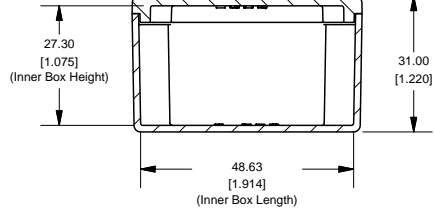

2

1

Top View of Assembly

SECTION A-A
End View of Assembly

SECTION B-B
Side View of Assembly

Lid

Eddystone - Shallow Lid (11451PSLA)

PART DESCRIPTION	
Part Number:	11451PSLA
Material:	Diecast Aluminum Alloy
Screw Type:	M3.5 x 6 taptite screws (Includes 4) (Screws accept POZIDRIV No.2 screwdriver)