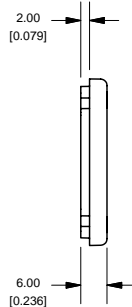

2

1

Top View of Assembly

SECTION A-A
End View of Assembly

SECTION B-B
Side View of Assembly

Lid

Eddystone - Shallow Lid (11451PSLA)

PART DESCRIPTION	
Part Number:	11451PSLA
Material:	Diecast Aluminum Alloy
Screw Type:	M3.5 x 6 taptite screws (Includes 4) (Screws accept POZIDRIV No.2 screwdriver)