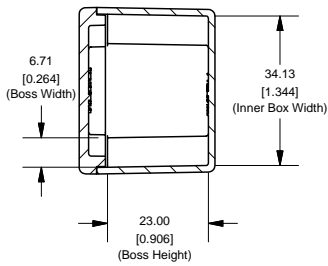

2

1

Top View of Assembly

SECTION A-A
End View of Assembly

SECTION B-B
Side View of Assembly

Lid

Eddystone - Shallow Lid (11451PSLA)

PART DESCRIPTION	
Part Number:	11451PSLA
Material:	Diecast Aluminum Alloy
Screw Type:	M3.5 x 6 taptite screws (Includes 4) (Screws accept POZIDRIV No.2 screwdriver)