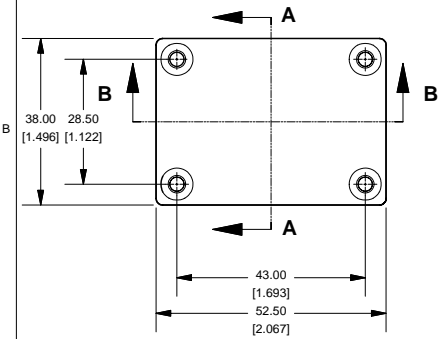

2

1

Top View of Assembly

SECTION A-A
End View of Assembly

SECTION B-B
Side View of Assembly

Lid

Eddystone - Shallow Lid (11451PSLA)

PART DESCRIPTION	
Part Number:	11451PSLA
Material:	Diecast Aluminum Alloy
Screw Type:	M3.5 x 6 taptite screws (Includes 4) (Screws accept POZIDRIV No.2 screwdriver)