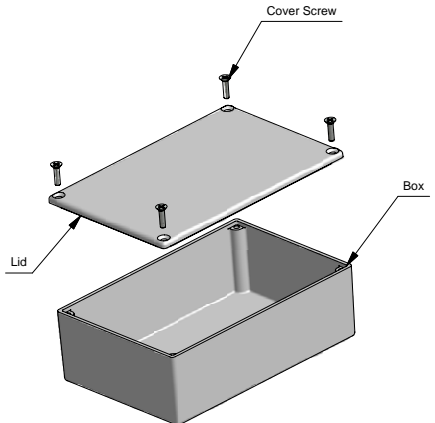

2

1

Top View of Assembly

SECTION A-A
End View of Assembly

SECTION B-B
Side View of Assembly

Lid

Eddystone - Shallow Lid (11451PSLA)

PART DESCRIPTION	
Part Number:	11451PSLA
Material:	Diecast Aluminum Alloy
Screw Type:	M3.5 x 6 taptite screws (Includes 4) (Screws accept POZIDRIV No.2 screwdriver)