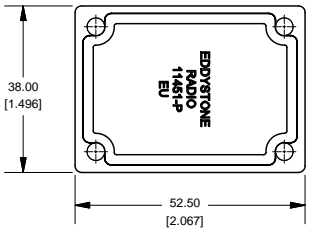

2

1

Top View of Assembly

SECTION A-A
End View of Assembly

SECTION B-B
Side View of Assembly

Lid

Eddystone - Shallow Lid (11451PSLA)

PART DESCRIPTION	
Part Number:	11451PSLA
Material:	Diecast Aluminum Alloy
Screw Type:	M3.5 x 6 taptite screws (Includes 4) (Screws accept POZIDRIV No.2 screwdriver)