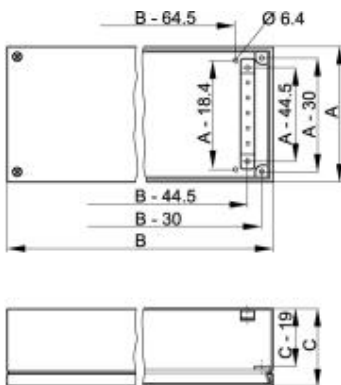

**Article number: 12405-022**

- Type of protection IP 66
- Pre-assembled and wired before installation with support rails
- Installation of mounting plate instead of mounting rail possible
- Screwed cover

**Delivery quantity: assembled**

Item	Qty	Description
1	1	Basic case, St, 1.4 mm, RAL 7032
2	1	Top cover, St, 1.4 mm, RAL 7032, with sealing
3	2	Assembly rail, St, 3.4 mm, zinc-plated
4	1	Assembly kit for internal configuration

**Technical data:**

A	B	C	Weight
200 mm	200 mm	120 mm	1,1 kg

**Technical data:**

A = height, B = width, C = depth

**Accessories:**

12405-120	Wall mounting bracket
32405-026	Mounting plate
62405-002	Support rail TS 35/7.5 (EN 50022)
62405-011	Support rail TS 35/15 (EN 50022)
21101-836	Earthing kit