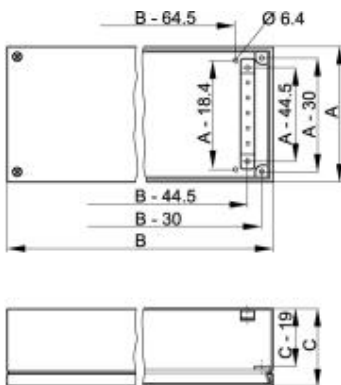

## Article number: 12405-020

- Type of protection IP 66
- Pre-assembled and wired before installation with support rails
- Installation of mounting plate instead of mounting rail possible
- Screwed cover

## Delivery quantity: assembled

Item	Qty	Description
1	1	Basic case, St, 1.4 mm, RAL 7032
2	1	Top cover, St, 1.4 mm, RAL 7032, with sealing
3	2	Assembly rail, St, 3.4 mm, zinc-plated
4	1	Assembly kit for internal configuration

## Technical data:

A	B	C	Weight
150 mm	150 mm	120 mm	1 kg

## Technical data:

A = height, B = width, C = depth