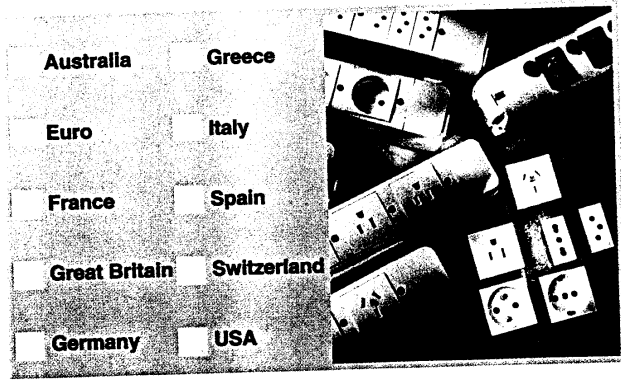

972-241 to 277

DB2000 International

Major International socket types

Multi position ST18 locking system and shutter. Vari-clip fixing, green unit live neon indicator and recessed earth take off terminal.