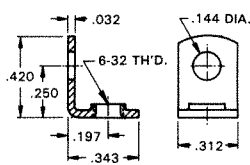

4-40 THREAD

CAT. NO. 616

.047 Brass
Tin Plate

6-32 THREAD

CAT. NO. 634

.032 Brass
Nickel Plate

6-32 THREAD

CAT. NO. 614

.032 Brass
Tin Plate

6-32 THREAD

CAT. NO. 630

.032 Brass
Tin Plate

6-32 THREAD

CAT. NO. 4334

.062 Steel
Nickel Plate

6-32 THREAD