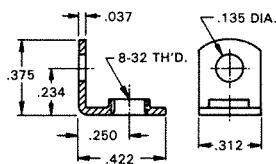

4-40 THREAD

CAT. NO. 616

.047 Brass
Tin Plate

6-32 THREAD

CAT. NO. 634

.032 Brass
Nickel Plate

6-32 THREAD

CAT. NO. 614

.032 Brass
Tin Plate

6-32 THREAD

CAT. NO. 630

.032 Brass
Tin Plate

6-32 THREAD

CAT. NO. 4334

.062 Steel
Nickel Plate

6-32 THREAD

CAT. NO. 708

.062 Steel
Nickel Plate

6-32 THREAD

CAT. NO. 617

.062 Steel
Tin Plate

6-32 OR 8-32 THREAD

CAT. NO. 4332 #6-32
CAT. NO. 4333 #8-32

.062 Brass
Nickel Plate

8-32 THREAD

CAT. NO. 611

.037 Brass
Tin Plate

8-32 THREAD

CAT. NO. 631

.037 Steel
Tin Plate