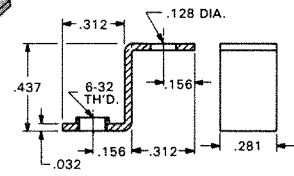

4-40 THREAD

CAT. NO. 616

.047 Brass
Tin Plate

6-32 THREAD

CAT. NO. 634

.032 Brass
Nickel Plate

6-32 THREAD

CAT. NO. 614

.032 Brass
Tin Plate

6-32 THREAD

CAT. NO. 630

.032 Brass
Tin Plate

6-32 THREAD

CAT. NO. 4334

.062 Steel
Nickel Plate

6-32 THREAD