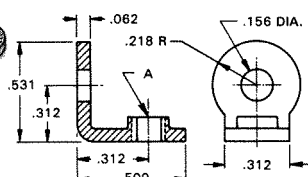

4-40 THREAD

CAT. NO. 616

.047 Brass
Tin Plate

6-32 THREAD

CAT. NO. 634

.032 Brass
Nickel Plate

6-32 THREAD

CAT. NO. 614

.032 Brass
Tin Plate

6-32 THREAD

CAT. NO. 630

.032 Brass
Tin Plate

6-32 THREAD

CAT. NO. 4334

.062 Steel
Nickel Plate

6-32 THREAD

CAT. NO. 708

.062 Steel
Nickel Plate

6-32 THREAD

CAT. NO. 617

.062 Steel
Tin Plate

6-32 OR 8-32 THREAD

CAT. NO. 4332 #6-32
CAT. NO. 4333 #8-32

.062 Brass
Nickel Plate

8-32 THREAD

CAT. NO. 611

.037 Brass
Tin Plate

8-32 THREAD

CAT. NO. 631

.037 Steel
Tin Plate