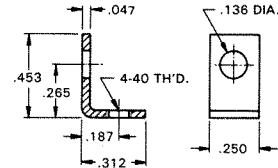

Designers' Choice

THREADED MOUNTING BRACKETS

4-40 THREAD

CAT. NO. 612

.062 Steel
Zinc Plate

4-40 THREAD

CAT. NO. 621

.062 Steel
Zinc Plate

4-40 THREAD

CAT. NO. 616

.047 Brass
Tin Plate

6-32 THREAD

CAT. NO. 634

.032 Brass
Nickel Plate

6-32 THREAD

CAT. NO. 614

.032 Brass
Tin Plate

6-32 THREAD

CAT. NO. 630

.032 Brass
Tin Plate

6-32 THREAD

CAT. NO. 4334

.062 Steel
Nickel Plate

6-32 THREAD