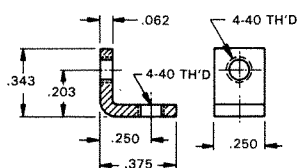

Designers' Choice

THREADED MOUNTING BRACKETS

4-40 THREAD

CAT. NO. 612

.062 Steel
Zinc Plate

4-40 THREAD

CAT. NO. 621

.062 Steel
Zinc Plate

4-40 THREAD

CAT. NO. 616

.047 Brass
Tin Plate

6-32 THREAD

CAT. NO. 634

.032 Brass
Nickel Plate

6-32 THREAD

CAT. NO. 614

.032 Brass
Tin Plate

6-32 THREAD

CAT. NO. 630

.032 Brass
Tin Plate

6-32 THREAD

CAT. NO. 4334

.062 Steel
Nickel Plate

6-32 THREAD