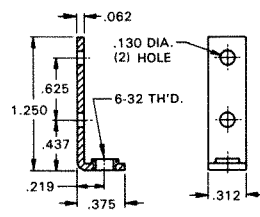

4-40 THREAD

CAT. NO. 616

.047 Brass
Tin Plate

6-32 THREAD

CAT. NO. 634

.032 Brass
Nickel Plate

6-32 THREAD

CAT. NO. 614

.032 Brass
Tin Plate

6-32 THREAD

CAT. NO. 630

.032 Brass
Tin Plate

6-32 THREAD

CAT. NO. 4334

.062 Steel
Nickel Plate

6-32 THREAD

CAT. NO. 708

.062 Steel
Nickel Plate

6-32 THREAD

CAT. NO. 617

.062 Steel
Tin Plate

6-32 OR 8-32 THREAD

CAT. NO. 4332 #6-32
CAT. NO. 4333 #8-32

.062 Brass
Nickel Plate