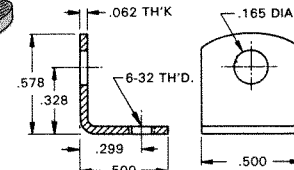

4-40 THREAD

CAT. NO. 616

.047 Brass
Tin Plate

6-32 THREAD

CAT. NO. 634

.032 Brass
Nickel Plate

6-32 THREAD

CAT. NO. 614

.032 Brass
Tin Plate

6-32 THREAD

CAT. NO. 630

.032 Brass
Tin Plate

6-32 THREAD

CAT. NO. 4334

.062 Steel
Nickel Plate

6-32 THREAD

CAT. NO. 708

.062 Steel
Nickel Plate

6-32 THREAD

CAT. NO. 617

.062 Steel
Tin Plate

6-32 OR 8-32 THREAD

CAT. NO. 4332 #6-32
CAT. NO. 4333 #8-32

.062 Brass
Nickel Plate