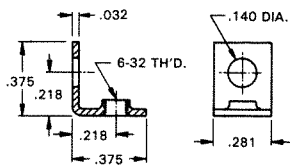

Designers' Choice

THREADED MOUNTING BRACKETS

4-40 THREAD

CAT. NO. 612

.062 Steel
Zinc Plate

4-40 THREAD

CAT. NO. 621

.062 Steel
Zinc Plate

4-40 THREAD

CAT. NO. 616

.047 Brass
Tin Plate

6-32 THREAD

CAT. NO. 634

.032 Brass
Nickel Plate

6-32 THREAD

CAT. NO. 614

.032 Brass
Tin Plate

6-32 THREAD

CAT. NO. 630

.032 Brass
Tin Plate

6-32 THREAD

CAT. NO. 4334

.062 Steel
Nickel Plate

6-32 THREAD