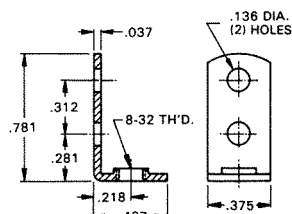

4-40 THREAD

CAT. NO. 616

.047 Brass
Tin Plate

6-32 THREAD

CAT. NO. 634

.032 Brass
Nickel Plate

6-32 THREAD

CAT. NO. 614

.032 Brass
Tin Plate

6-32 THREAD

CAT. NO. 630

.032 Brass
Tin Plate

6-32 THREAD

CAT. NO. 4334

.062 Steel
Nickel Plate

6-32 THREAD

CAT. NO. 708

.062 Steel
Nickel Plate

6-32 THREAD

CAT. NO. 617

.062 Steel
Tin Plate

6-32 OR 8-32 THREAD

CAT. NO. 4332 #6-32
CAT. NO. 4333 #8-32

.062 Brass
Nickel Plate

8-32 THREAD

CAT. NO. 611

.037 Brass
Tin Plate

8-32 THREAD

CAT. NO. 631

.037 Steel
Tin Plate