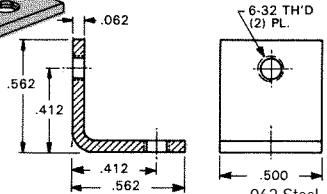

4-40 THREAD

CAT. NO. 616

.047 Brass
Tin Plate

6-32 THREAD

CAT. NO. 634

.032 Brass
Nickel Plate

6-32 THREAD

CAT. NO. 614

.032 Brass
Tin Plate

6-32 THREAD

CAT. NO. 630

.032 Brass
Tin Plate

6-32 THREAD

CAT. NO. 4334

.062 Steel
Nickel Plate

6-32 THREAD

CAT. NO. 708

.062 Steel
Nickel Plate

6-32 THREAD

CAT. NO. 617

.062 Steel
Tin Plate

6-32 OR 8-32 THREAD

CAT. NO. 4332 #6-32
CAT. NO. 4333 #8-32

.062 Brass
Nickel Plate