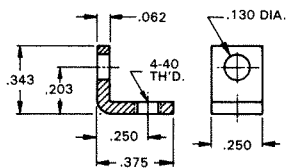

Designers' Choice

THREADED MOUNTING BRACKETS

4-40 THREAD

CAT. NO. 612

.062 Steel
Zinc Plate

4-40 THREAD

CAT. NO. 621

.062 Steel
Zinc Plate

4-40 THREAD

CAT. NO. 616

.047 Brass
Tin Plate

6-32 THREAD

CAT. NO. 634

.032 Brass
Nickel Plate

6-32 THREAD

CAT. NO. 614

.032 Brass
Tin Plate

6-32 THREAD

CAT. NO. 630

.032 Brass
Tin Plate

6-32 THREAD

CAT. NO. 4334

.062 Steel
Nickel Plate

6-32 THREAD