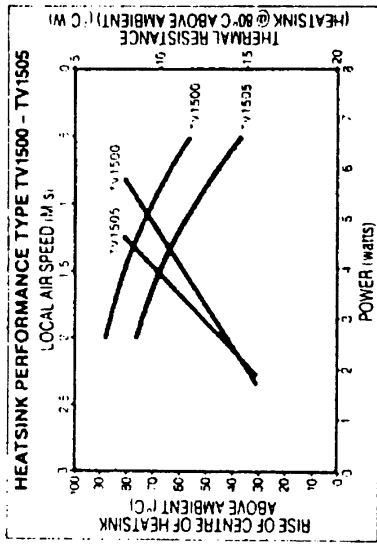

redpoint

TV1500 Powerfin - TO220, TO126, etc TV1505 Powerfin - TO220, TO126, etc

Low profile - low cost twisted vane design with good thermal rating. Available with or without integral tags.

Finish: Black anodised

TV1500 $\theta = 14^{\circ}\text{C/W}$
British Telecom Ref: 1MAA01168AAB
Nato code: 5999.99.774.5916
TV1505 $\theta = 17^{\circ}\text{C/W}$
with integral mounting tags
for insertion into P.C.B. See also TV905.

Tag dimensions for TV1505 only

redpoint **ADVANCED MATERIALS** include CLEAPI and CURAMIK.
Please request full details.