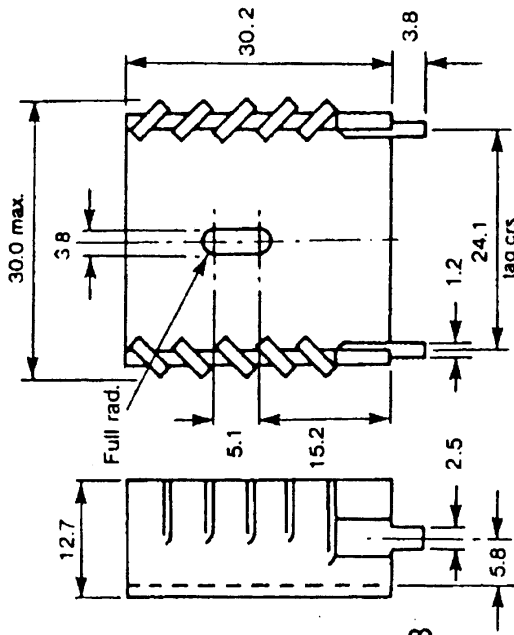

redpoint

TV1500 Powerfin - TO220, TO126, etc TV1505 Powerfin - TO220, TO126, etc

Low profile - low cost twisted vane design with good thermal rating. Available with or without integral tags.

Finish: Black anodised

TV1500 $\theta = 14^{\circ}\text{C/W}$
British Telecom Ref: 1MAA01168AAB
Nato code: 5999.99.774.5916
TV1505 $\theta = 17^{\circ}\text{C/W}$
with integral mounting tags
for insertion into P.C.B. See also TV905.

Tag dimensions for TV1505 only

redpoint **ADVANCED MATERIALS** include CLEAPI and CURAMIK.
Please request full details.