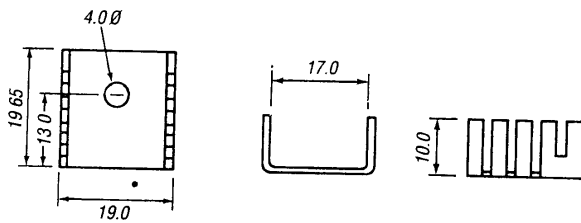

PRESSED ALUMINIUM - LOUVRE SINKS

LS205

T0220

30°C/W

DEVICE MAY BE FIXED WITH SCREW OR CLIP (SEE CLIP 04)

LS210

T0220

35°C/W

LS220

T0220, T0218, T03P
AND MOST PLASTIC PACKAGED DEVICES

17°C/W

DEVICE MAY BE FIXED WITH SCREW OR CLIP (SEE CLIP 04)