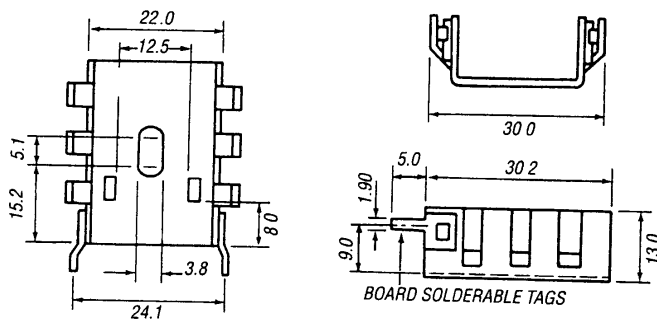

PRESSED ALUMINIUM - LOUVRE SINKS

LS205

T0220

30°C/W

DEVICE MAY BE FIXED WITH SCREW OR CLIP (SEE CLIP 04)

LS210

T0220

35°C/W

LS220

T0220, T0218, T03P
AND MOST PLASTIC PACKAGED DEVICES

17°C/W

DEVICE MAY BE FIXED WITH SCREW OR CLIP (SEE CLIP 04)