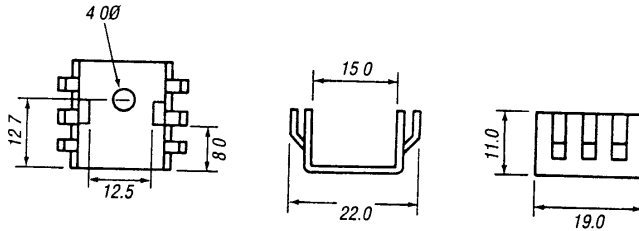

PRESSED ALUMINIUM - LOUVRE SINKS

LS205

T0220

30°C/W

DEVICE MAY BE FIXED WITH SCREW OR CLIP (SEE CLIP 04)

LS210

T0220

35°C/W

LS220

T0220, T0218, T03P
AND MOST PLASTIC PACKAGED DEVICES

17°C/W

DEVICE MAY BE FIXED WITH SCREW OR CLIP (SEE CLIP 04)