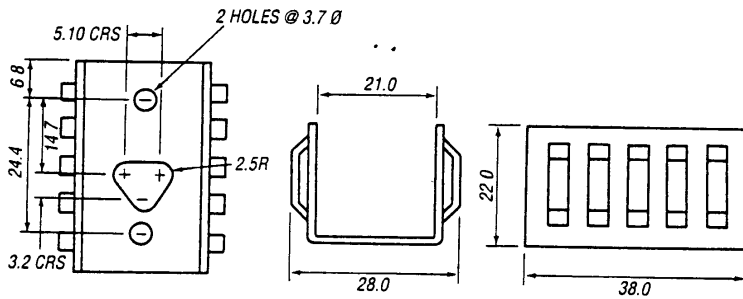

596-834

PRESSED ALUMINIUM - LOUVRE SINKS

LS140

T0220, T03P

9.9°C/W

DEVICE MAY BE FIXED WITH SCREW OR CLIP (SEE CLIP 04)

LS145

T0220

9.9°C/W

LS150

T0220

9.9°C/W