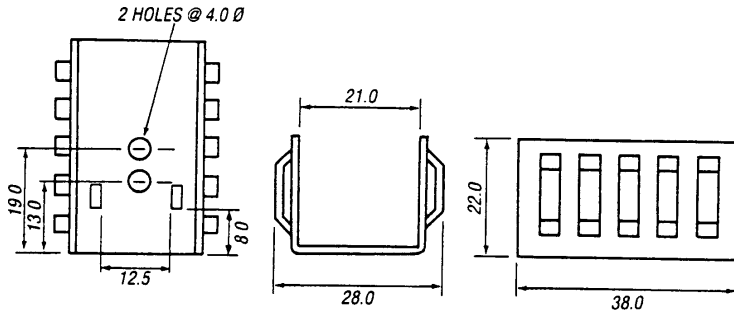

596-834

PRESSED ALUMINIUM - LOUVRE SINKS

LS140

T0220, T03P

9.9°C/W

DEVICE MAY BE FIXED WITH SCREW OR CLIP (SEE CLIP 04)

LS145

T0220

9.9°C/W

LS150

T0220

9.9°C/W