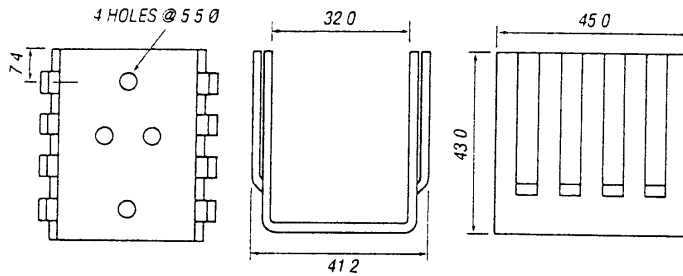

595-743

PRESSED ALUMINIUM - LOUVRE SINKS

LS50

T03

4°C/W

LS55

T03

4.2°C/W