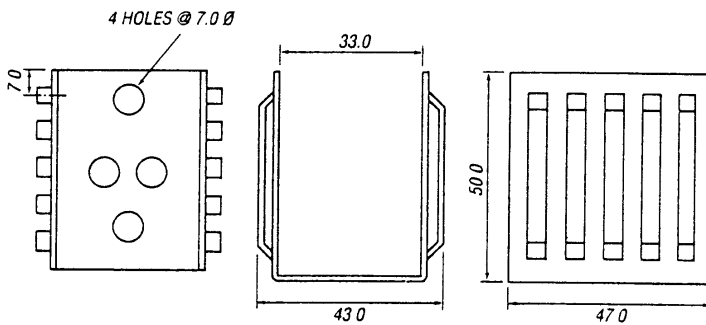

595-743

PRESSED ALUMINIUM - LOUVRE SINKS

LS50

T03

4°C/W

LS55

T03

4.2°C/W