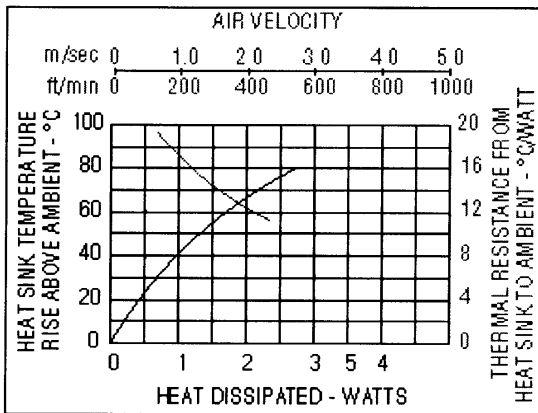

DIP, TO-5 Heat Sinks

5F Series

Model	Dim. L mm (inches)	Remarks	R (°C/W)
5F	12.70	Nato Code: 5960.99.946.7618	45.2
5F-2	6.30	Nato Code: 5961.99.198.1703	62.2
5F-3	12.70	Mounted by self-tapping screw in flank	48.1
5F-6	25.40		30.7
5F-11	19.00		39.4
5F-12	9.50	Nato Code: 5961.99.663.0060	54.5