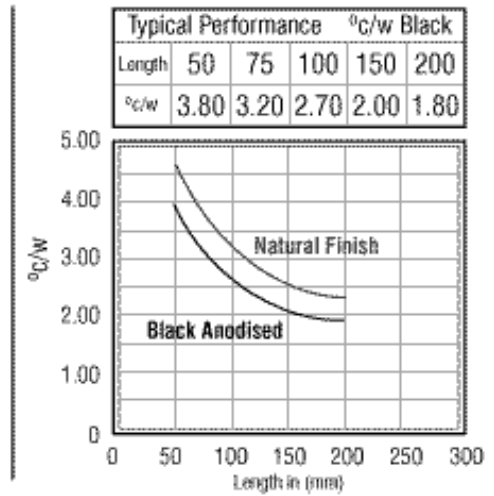

300 SERIES

325AB

333AB

340AB

Performance figures are shown as an indication of a heatsink's actual performance. It is recommended that the effectiveness of any

300 / 400 SERIES

345AB

350AB

430AB

Performance figures are shown as an indication of a heatsink's actual performance. It is recommended that the effectiveness of any