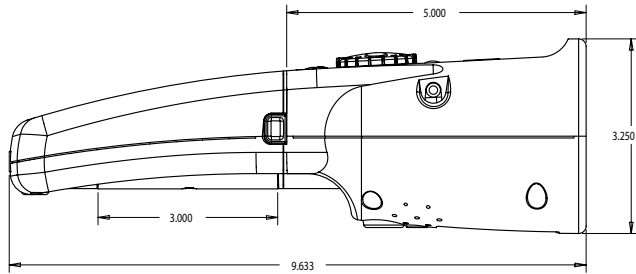

DIMENSIONS

DT-900-PR PROFESSIONAL includes:
TechStrobe unit, extra battery, flash-tube, AC Adaptor, and belt holster

SPECIFICATIONS

FLASH RATE RANGE	40-12,500 Flashes Per Minute (FPM)
FLASH RATE ACCURACY	+/- 0.5 FPM or +/- 0.01% of reading, whichever is greater
FLASH SETTING RESOLUTION	0.1 FPM for 100 to 9999 FPM, 1 FPM for 10,000 to 12,500 FPM
TACHOMETER RANGE	40 - 59,000 RPM
TACHOMETER ACCURACY	+/- 0.5 RPM or +/- 0.01% of reading, whichever is greater
FLASH TUBE	Xenon, 10W, user replaceable
FLASH TUBE LIFE	100 Million Flashes
FLASH DURATION	9-15 usec
LIGHT POWER	154 mJoules per flash
BATTERY TYPE	NiMH, rechargeable, removeable
BATTERY CAPACITY	2.6 AmpHr
BATTERY CHARGE TIME	2-4 hours, using supplied AC adapter
RUN TIME PER CHARGE	2.5 hours at 1600 FPM, 1.25 hours at 3200 FPM
BATTERY CHARGER AC INPUT	115 VAC, 50/60 Hz
DISPLAY	8 character by 2 line LCD, alphanumeric
DISPLAY UPDATE	continuous
DISPLAY RESOLUTION	0.1 FPM for 100 to 9999 FPM, 1 FPM for 10,000 to 12,500 FPM
TIMEBASE	Crystal oscillator, 100 ppm accuracy
CONTROLS	Power, multiply by 2, divide by 2, phase shift, external trigger
EXTERNAL TRIGGER INPUT	0-5V TTL type via stereo phono jack
EXTL TRIGGER TO FLASH DELAY	5 usec maximum
CLOCK OUTPUT	0-5V TTL type signal via stereo phono jack
COLOR	Industrial Cool Grey
HOUSING	Impact & oil resistant polycarbonate
WEIGHT	650 g / 1 lb, 7 oz.