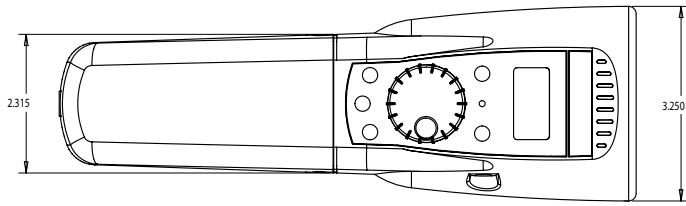

DIMENSIONS

DT-900-PR PROFESSIONAL includes:
TechStrobe unit, extra battery, flash-tube, AC Adaptor, and belt holster

SPECIFICATIONS

FLASH RATE RANGE	40-12,500 Flashes Per Minute (FPM)
FLASH RATE ACCURACY	+/- 0.5 FPM or +/- 0.01% of reading, whichever is greater
FLASH SETTING RESOLUTION	0.1 FPM for 100 to 9999 FPM, 1 FPM for 10,000 to 12,500 FPM
TACHOMETER RANGE	40 - 59,000 RPM
TACHOMETER ACCURACY	+/- 0.5 RPM or +/- 0.01% of reading, whichever is greater
FLASH TUBE	Xenon, 10W, user replaceable
FLASH TUBE LIFE	100 Million Flashes
FLASH DURATION	9-15 usec
LIGHT POWER	154 mJoules per flash
BATTERY TYPE	NiMH, rechargeable, removeable
BATTERY CAPACITY	2.6 AmpHr
BATTERY CHARGE TIME	2-4 hours, using supplied AC adapter
RUN TIME PER CHARGE	2.5 hours at 1600 FPM, 1.25 hours at 3200 FPM
BATTERY CHARGER AC INPUT	115 VAC, 50/60 Hz
DISPLAY	8 character by 2 line LCD, alphanumeric
DISPLAY UPDATE	continuous
DISPLAY RESOLUTION	0.1 FPM for 100 to 9999 FPM, 1 FPM for 10,000 to 12,500 FPM
TIMEBASE	Crystal oscillator, 100 ppm accuracy
CONTROLS	Power, multiply by 2, divide by 2, phase shift, external trigger
EXTERNAL TRIGGER INPUT	0-5V TTL type via stereo phono jack
EXTL TRIGGER TO FLASH DELAY	5 usec maximum
CLOCK OUTPUT	0-5V TTL type signal via stereo phono jack
COLOR	Industrial Cool Grey
HOUSING	Impact & oil resistant polycarbonate
WEIGHT	650 g / 1 lb, 7 oz.