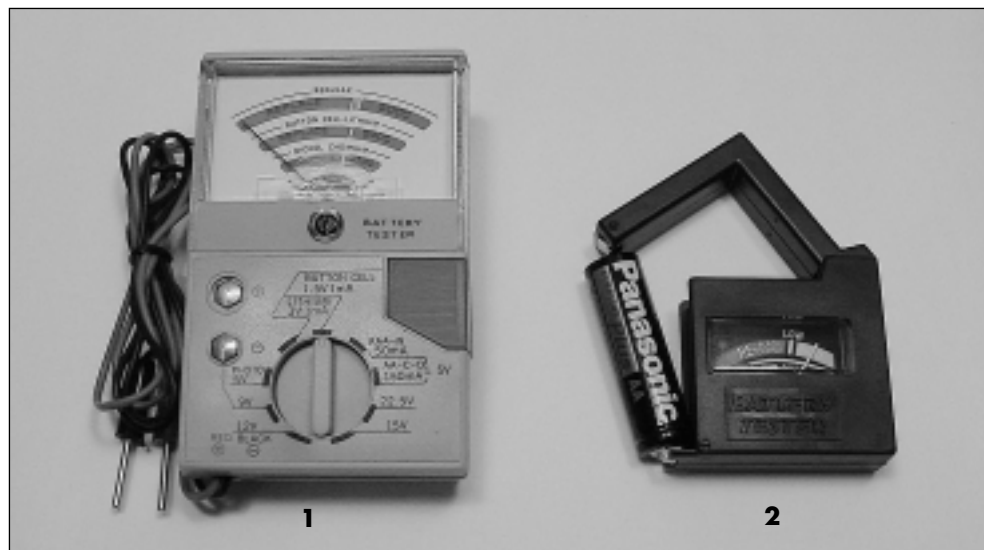

BATTERY TESTERS

TESTER-1 (1)

"TESTS ALL NI-CAD, NI-MH , BUTTON CELLS AND LITHIUM BATTERIES
IDEAL FOR DO-IT-YOURSELFERS
FOR HOME OR PROFESSIONAL USE

TESTER-2 (2)

TESTS ALL ALKALINE BATTERIES INCLUDING BUTTON CELLS AND 9 VOLTS.

ALKALINE