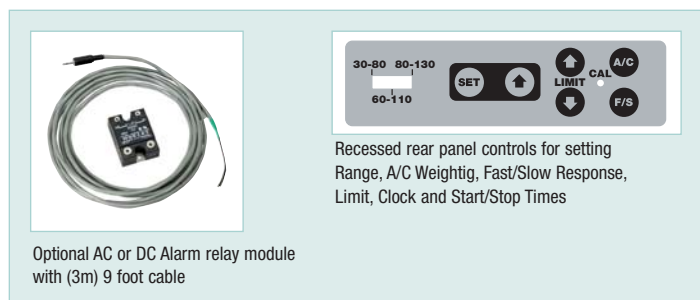

Sound Level Alert with Alarm

 **Built-in LEDs alert user when sound level is too high or too low**
LEDs can be read from 30m (100ft)

Features:

- Ideal for industrial, hospital, auditoriums, schools and other areas where there is a need for being alerted when sound level reaches set point
- Meets ANSI Type 2 and EN 60651 accuracy specs compliant to OSHA
- User settable high or low limit (30 to 130dB) indication with output to drive external relay module
- Microphone rotates 180° for desired placement. Optional 5m (15ft) microphone extension cable for remote monitoring
- Complete with 100-240V AC 50/60Hz adaptor, microphone wind cover, and built-in wall, desk and tripod mount (optional Tripod TR100)

Applications:

- Industrial, Hospitals, Classrooms, and special quiet zones – When the sound level exceeds the HI set point the RED LEDs flash and can be seen from 30m 100ft.
- Speakers/Educators/Instructors, Auditoriums and Theaters – The user can set the SL130 so the RED LEDs flash when the sound level is below the LO set point where people in the audience may not be able to hear. When the sound level is above the LO set point, the GREEN LEDs indicate the sound level is acceptable. The user can reverse the Red and Green LEDs activation per user color preference.

Specifications	
Display	4.6 x 3.125" multifunction LCD
Frequency bandwidth	31.5 Hz to 8 kHz
Microphone	0.5" Electret Condenser Microphone (remoteable)
Measurement ranges	30 to 80dB, 60 to 110dB, 80 to 130dB
Frequency weighting	'A' and 'C' (Programmable)
Response time	Fast (125ms) / Slow (1s) (Programmable)
Resolution	0.1dB
Alarm output	3.5mm Mono Phone Plug, Maximum: 3.4mA @ 5 VDC
Minimum Output	Voltage: 2.5 VDC
Power	AC/DC Adaptor for full functions; 8xAA batteries for monitoring function only without LED alert
CE/Warranty	CE approved/ 1 year warranty
Dimensions / Weight	8.75 x 7.1 x 1.25" / 0.63 lbs. (22 x 18 x 3.2mm / 285g)