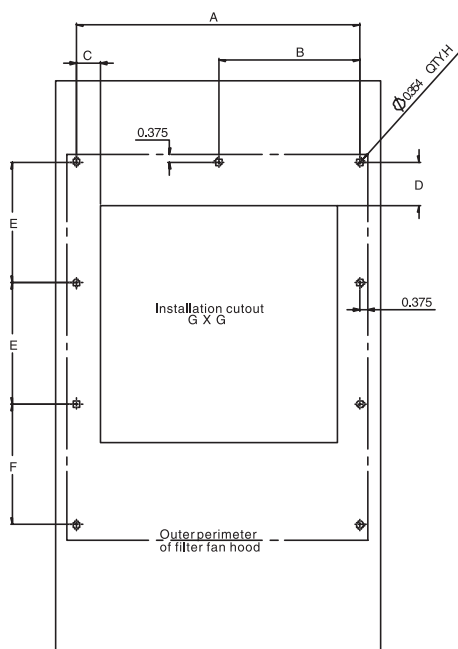

MODEL	A	B	C	D	E	F	G	H
PF-RH-2000	6.85	N/A	0.97	1.48	4.75	N/A	4.92	6
PF-RH-25/3000	10.79	5.39	1.00	2.50	6.92	N/A	8.78	7
PF-RH-5/6000	13.74	6.87	1.14	2.15	5.86	5.86	11.45	9