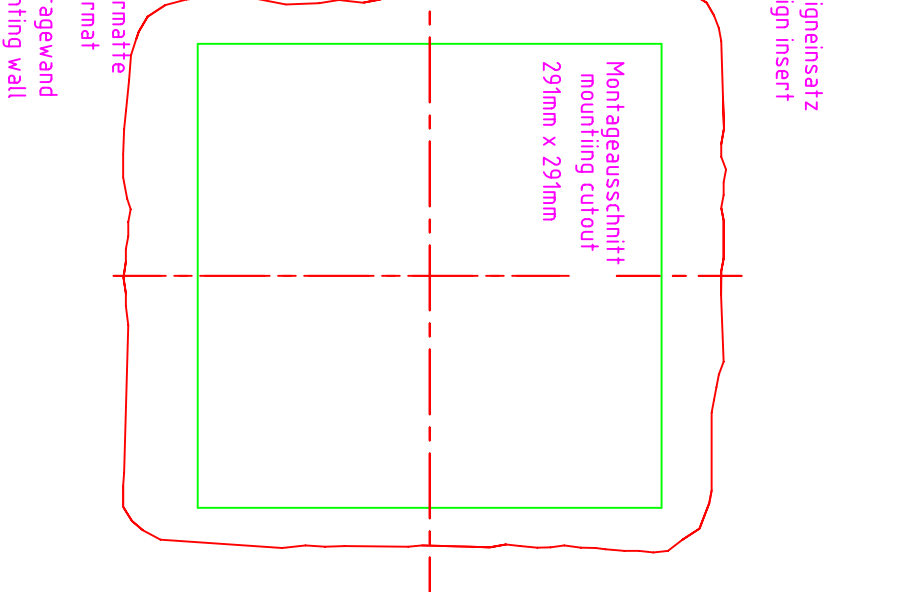

.. \klimat\c\1\10791\001		Allgemeintoleranzen/ tolerance		ISO 2768-m		Name/ name		L0SS		Technik/ Scale		Teil-Nr./ Part-No.	
ISO 2768-m		Datum/date		08.04.92		Name/ name		L0SS		Technik/ Scale		Teil-Nr./ Part-No.	
Zahl/ Anzahl		Änderung/change No.		Datum/date		Name/ name		Urspr./source		Text/ described by:		Zahl/ page	
-		10559		20.10.91		HS		Pflammenberg		M3-10791/001		Bl./Pg.	
Prospektzeichnung/dimensions													Bl./Pg.
Filterlüfter/filter fan PF5000													Bl./Pg.