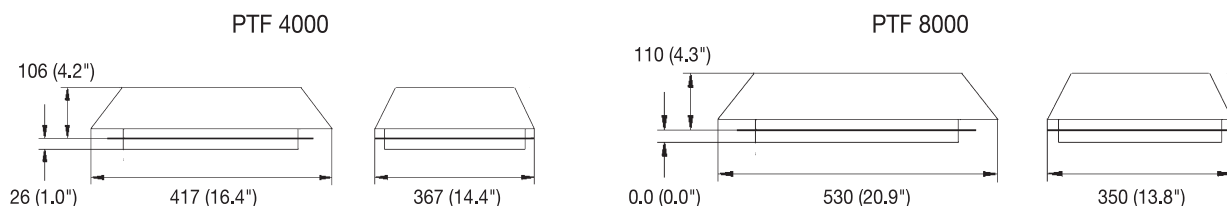

Supplementary data:	PTF 4000	PTF 8000
Weight (without packaging)	15 lbs (6.8 kg)	19lbs (6.5 kg)
Outside dimensions (mm)	106 x 417 x 367	110 x 530 x 350
Bearing type	ball bearing	
Construction material	sprayed thermoplastic (ABS-FR), self-extinguishing UL 94 VO	
Standard Colors	RAL 7032 (beige)	
Climatic data	max. ambient temperature +131°F (+55°C) min. ambient temperature +46°F (+8°C)	
NEMA Rating / Ingress protection	NEMA 1/ IP 43	