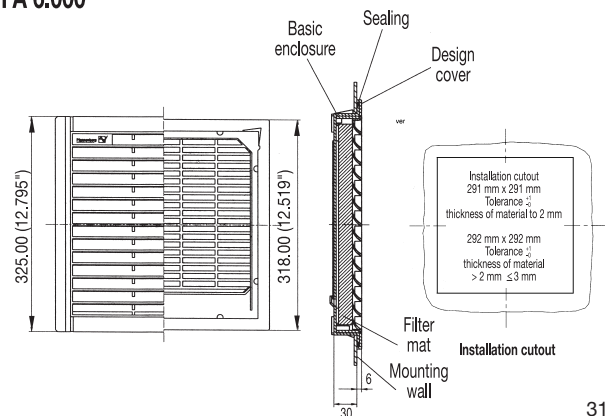

Exhaust Filters

- Patented “Click & Fit” design provides a hardware free installation!
- Poured-in foam gasket allows for quick NEMA 12 sealing against the enclosure (except PF 1000)
- Plastic made from strong (ABS-FR), self-extinguishing (UL 94 VO) material
- Black and Beige grills available on all NEMA 12 models

Technical data:	PFA 1000	PFA 2000	PFA 25/3000	PFA 5/6000
Filter density (g/m²)	150	150	150	150
Filtration efficiency	73%	73%	73%	73%
Outside Dimensions (mm)	105 x 105 x 10	150 x 150 x 27	250 x 250 x 30	325 x 325 x 30
Construction Material	sprayed thermoplastic (ABS-FR), self-extinguishing UL 94 VO			
Standard Colors	RAL 9011 (black) or RAL 7032 (beige)			
NEMA Rating	NEMA 1/ IP 43	NEMA 12 / IP 54		

PFA 6.000