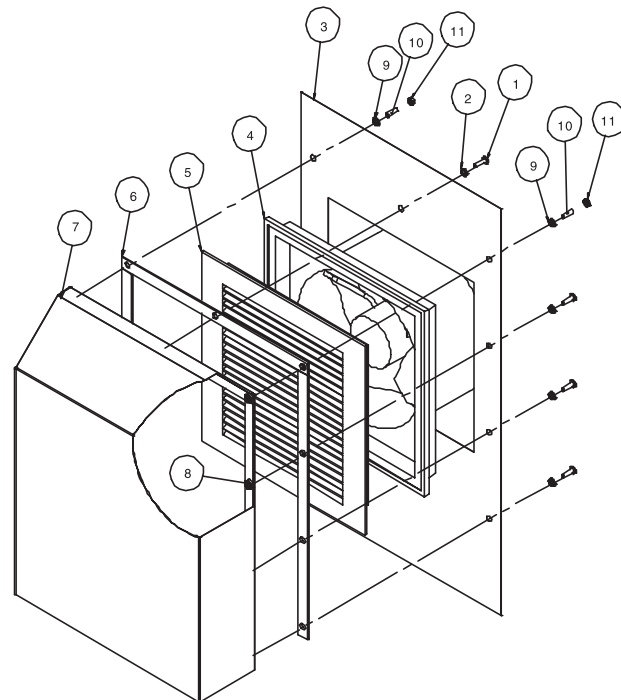

MODEL	A	B	C	D	E	F	G	H
PF-RH-2000	6.85	N/A	0.97	1.48	4.75	N/A	4.92	6
PF-RH-25/3000	10.79	5.39	1.00	2.50	6.92	N/A	8.78	7
PF-RH-5/6000	13.74	6.87	1.14	2.15	5.86	5.86	11.45	9