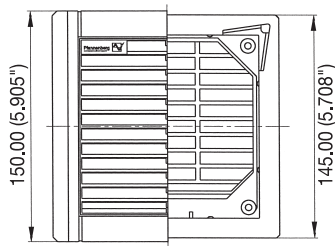

PF 2000

Installation cutout