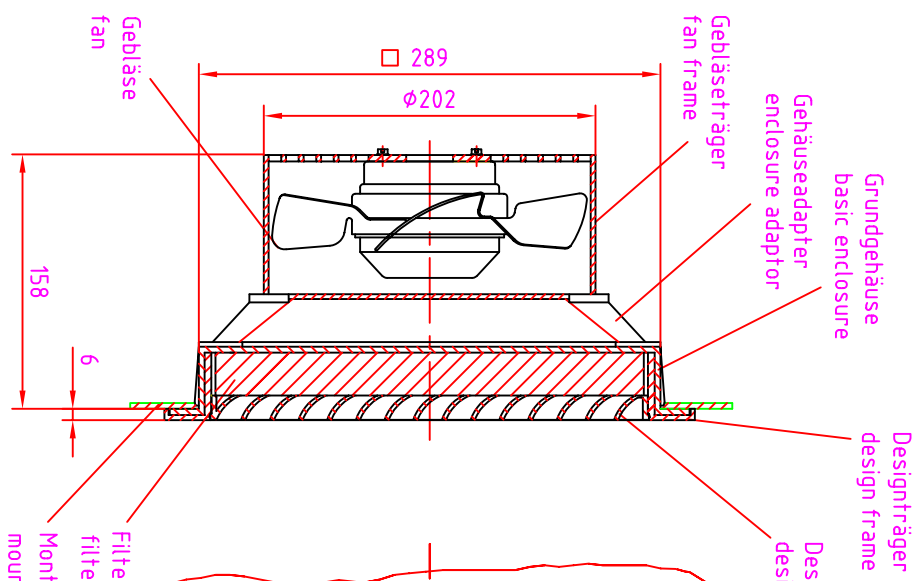

.. \klimat\c\1\10791\001		Allgemeintoleranzen/ tolerance		ISO 2768-m		Name/ name		L0SS		Technik/ Scale		Teil-Nr./ Part-No.	
ISO 2768-m		Datum/date		08.04.92		Name/ name		L0SS		Technik/ Scale		Teil-Nr./ Part-No.	
Zahl/ Anzahl		Änderung/change No.		Datum/date		Name/ name		Urspr./source		Text/ described by:		Zahl/ page	
-		10559		20.10.91		HS		Pflammenberg		M3-10791/001		Bl./Pg.	
Prospektzeichnung/dimensions													Bl./Pg.
Filterlüfter/filter fan PF5000													Bl./Pg.