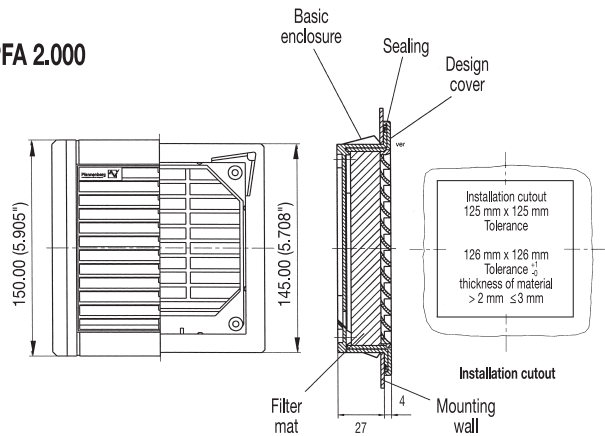

Exhaust Filters

- Patented “Click & Fit” design provides a hardware free installation!
- Poured-in foam gasket allows for quick NEMA 12 sealing against the enclosure (except PF 1000)
- Plastic made from strong (ABS-FR), self-extinguishing (UL 94 VO) material
- Black and Beige grills available on all NEMA 12 models

Technical data:	PFA 1000	PFA 2000	PFA 25/3000	PFA 5/6000
Filter density (g/m²)	150	150	150	150
Filtration efficiency	73%	73%	73%	73%
Outside Dimensions (mm)	105 x 105 x 10	150 x 150 x 27	250 x 250 x 30	325 x 325 x 30
Construction Material	sprayed thermoplastic (ABS-FR), self-extinguishing UL 94 VO			
Standard Colors	RAL 9011 (black) or RAL 7032 (beige)			
NEMA Rating	NEMA 1/ IP 43	NEMA 12 / IP 54		

PFA 2.000