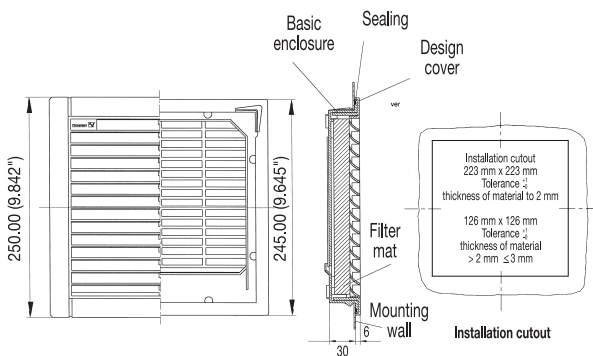

Exhaust Filters

- Patented “Click & Fit” design provides a hardware free installation!
- Poured-in foam gasket allows for quick NEMA 12 sealing against the enclosure (except PF 1000)
- Plastic made from strong (ABS-FR), self-extinguishing (UL 94 VO) material
- Black and Beige grills available on all NEMA 12 models

Technical data:	PFA 1000	PFA 2000	PFA 25/3000	PFA 5/6000
Filter density (g/m²)	150	150	150	150
Filtration efficiency	73%	73%	73%	73%
Outside Dimensions (mm)	105 x 105 x 10	150 x 150 x 27	250 x 250 x 30	325 x 325 x 30
Construction Material	sprayed thermoplastic (ABS-FR), self-extinguishing UL 94 VO			
Standard Colors	RAL 9011 (black) or RAL 7032 (beige)			
NEMA Rating	NEMA 1/ IP 43	NEMA 12 / IP 54		

PFA 3.000