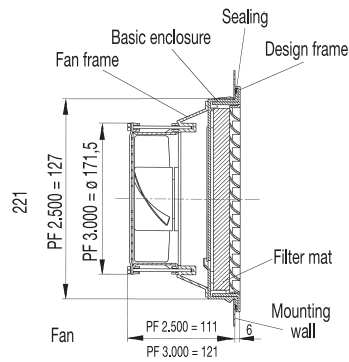

PF 2500 & 3000

Installation cutout