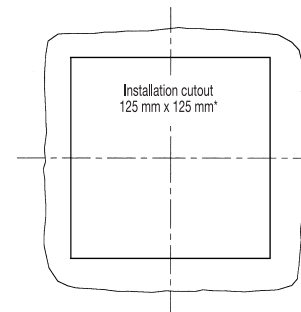

PF 2000

Installation cutout