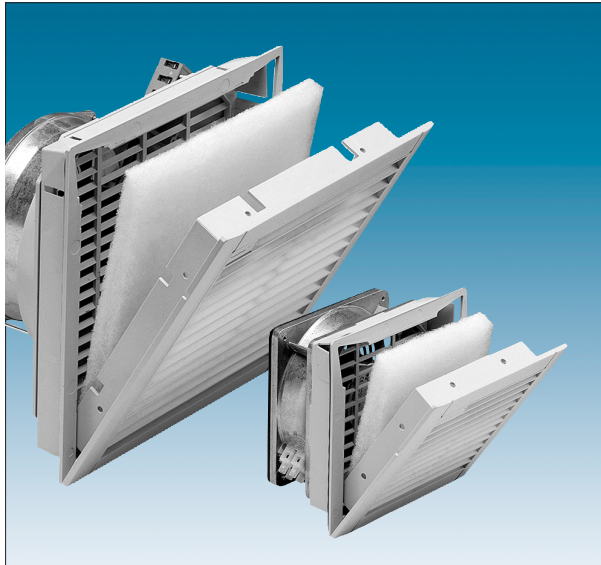

Filterfans®

- Patented “Click & Fit” design provides a hardware free installation!
- Poured-in foam gasket allows for quick NEMA 12 sealing against the enclosure (except PF 1000)
- Plastic made from strong (ABS-FR), self-extinguishing (UL 94 VO) material
- Black and Beige grills available on all NEMA 12 models
- Terminal Strips built-on (except PF 1000)

- Provides high airflow for proper air circulation
- The fan pulls air through the enclosure vertically to cool the equipment inside while removing warm air directly from the upper area of the enclosure.
- Low, compact 4" profile.
- Utilizes PFA 5/6000 exhaust filters as intake louvers
- Global Approvals
- Pagoda style to match modular enclosure systems