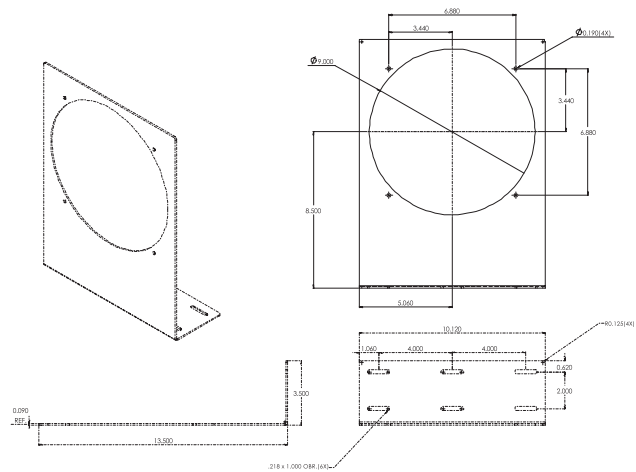

Air Flow data:	PFP 100	PFP 200	PFP 500
Free flow air delivery (CFM²)	106	230	550
Ambient temperature °F (Max/Min)	122/14	122/14	122/14
Max. relative humidity (rh)		90%	
Duty cycle		100%	

Electrical data:	PFP 100	PFP 200	PFP 500
Rated voltage	115V / 230V	115V / 230V	115V / 230V
Rated frequency	50/60Hz (Fan CFM based on 115V 60Hz performance)		
Power consumption	18 Watts	24 Watts	60 Watts
Current draw	0.18A / 0.09A	0.29A / 0.15A	0.5A / 0.25A
Connection Method	Power Cable		

Supplementary data:	PFP 100	PFP 200	PFP 500
Weight (without packaging)	1.2 lbs	2.0 lbs	4.4 lbs
Bracket model No.	PFP-BK 100	PFP-BK 200	PFP-BK 500
Finger guard model No.	PFP-FG 100	PFP-FG 200	PFP-FG 500
Standard supply includes	1 finger guard, power cable and mounting hardware (no bracket supplied)