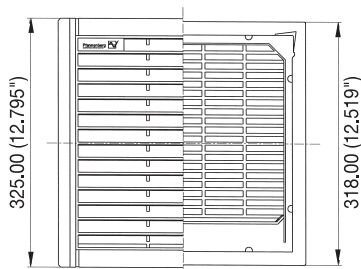

PF 5000, 6000 & 7000

Installation cutout