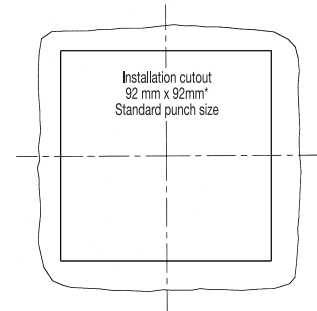

**Mechanical data:
PF 1000**

Installation cutout