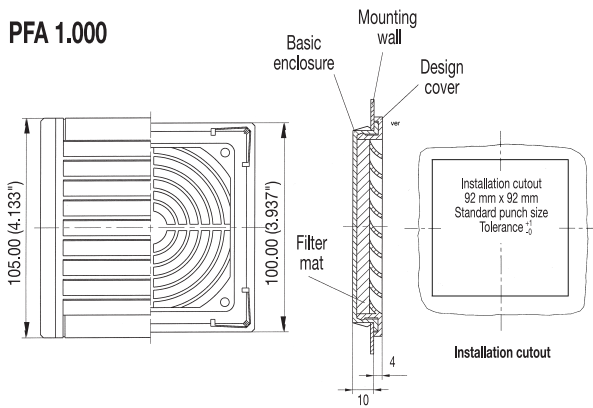

- Patented “Click & Fit” design provides a hardware free installation!
- Poured-in foam gasket allows for quick NEMA 12 sealing against the enclosure (except PF 1000)
- Plastic made from strong (ABS-FR), self-extinguishing (UL 94 VO) material
- Black and Beige grills available on all NEMA 12 models

Technical data:	PFA 1000	PFA 2000	PFA 25/3000	PFA 5/6000
Filter density (g/m²)	150	150	150	150
Filtration efficiency	73%	73%	73%	73%
Outside Dimensions (mm)	105 x 105 x 10	150 x 150 x 27	250 x 250 x 30	325 x 325 x 30
Construction Material	sprayed thermoplastic (ABS-FR), self-extinguishing UL 94 VO			
Standard Colors	RAL 9011 (black) or RAL 7032 (beige)			
NEMA Rating	NEMA 1/ IP 43	NEMA 12 / IP 54		

PFA 1.000

PFA 2.000