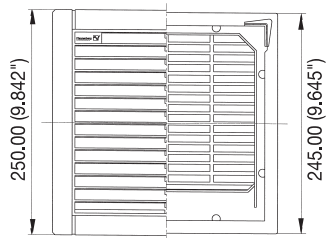

PF 2500 & 3000

Installation cutout