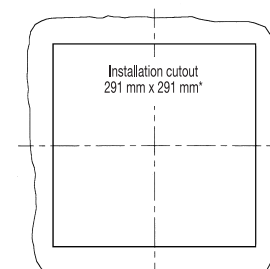

PF 5000, 6000 & 7000

Installation cutout