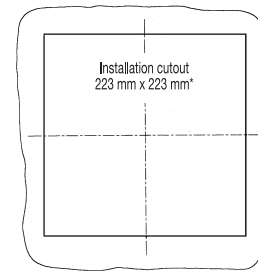

PF 2500 & 3000

Installation cutout