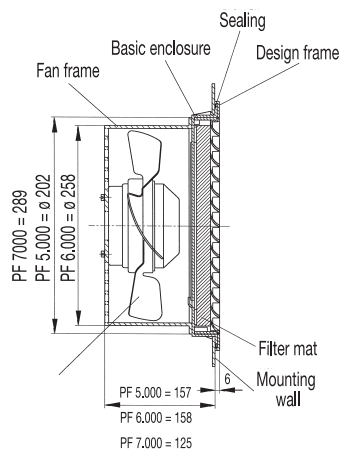

PF 5000, 6000 & 7000

Installation cutout