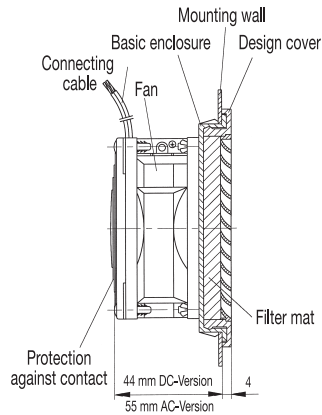

**Mechanical data:
PF 1000**

Installation cutout