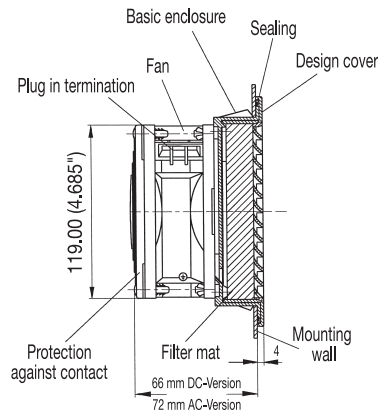

PF 2000

Installation cutout