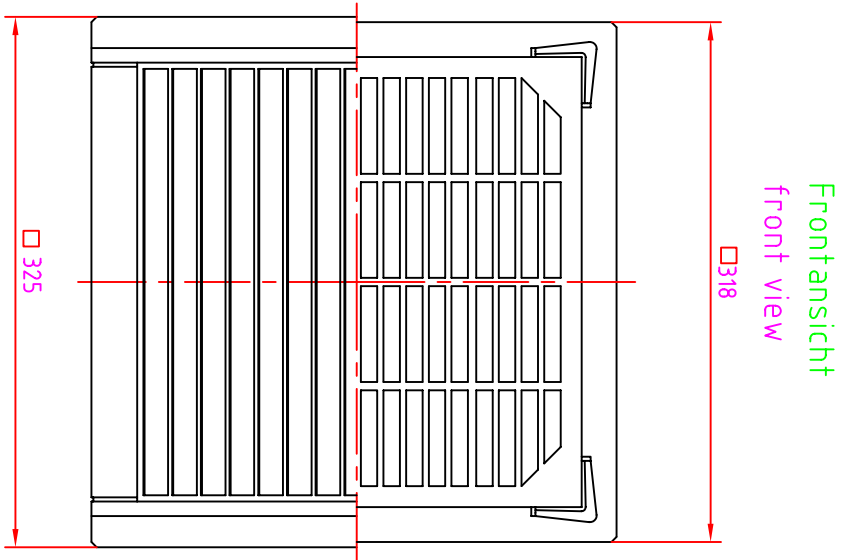

.. \klimat\c\1\10791\001		Allgemeintoleranzen/ tolerance		ISO 2768-m		Name/ name		L0SS		Technik/ Scale		Teil-Nr./ Part-No.	
ISO 2768-m		Datum/date		08.04.92		Name/ name		L0SS		Technik/ Scale		Teil-Nr./ Part-No.	
Zahl/ Anzahl		Änderung/change No.		Datum/date		Name/ name		Urspr./source		Text/ described by:		Zahl/ page	
-		10559		20.10.91		HS		Pflammenberg		M3-10791/001		Bl./Pg.	
Prospektzeichnung/dimensions													Bl./Pg.
Filterlüfter/filter fan PF5000													Bl./Pg.