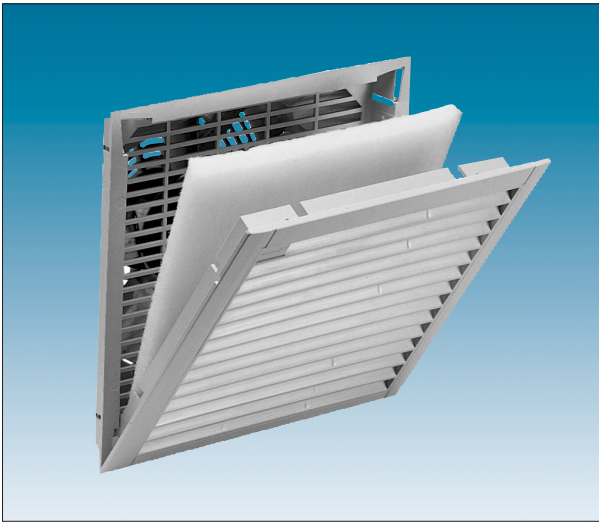

Exhaust Filters