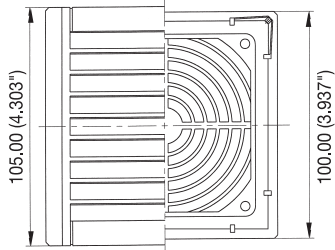

**Mechanical data:
PF 1000**

Installation cutout