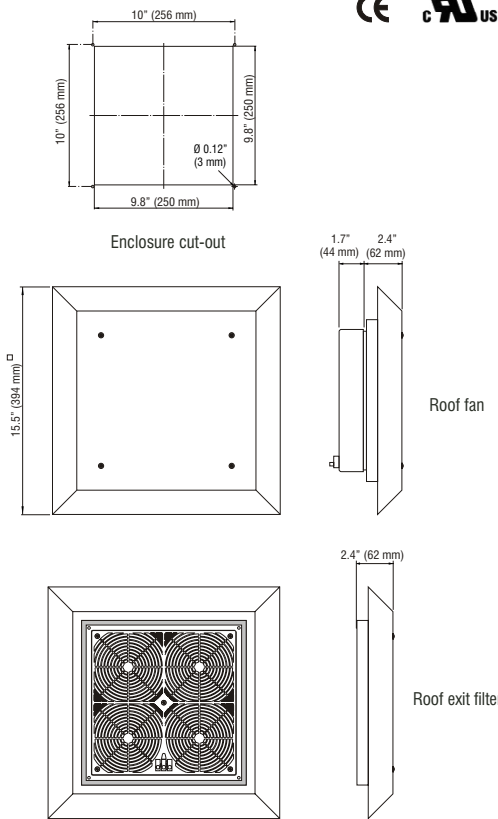

Low Noise Roof Filter Fan RFF 018

Photo: underside

- *Very low noise*
- *Minimal depth in enclosure*
- *Simple to mount*
- *Four fans for added reliability*

Roof filter fans are used in enclosures from which warm air must be diverted due to increased heat development.

The ready-to-connect and low-noise roof filter fan is used to expel warm air from within the enclosure. The roof exit filter provides passive ventilation.

The RFF 018 series utilizes four smaller axial fans instead of one large one, improving reliability and maintaining continuous operations even if one of the fans should fail.

Technical Data RFF 018		
Part No.	AC 230 V / 50 Hz	01850.0-00
Part No.	AC 120 V / 60 Hz	01851.0-00
Filter mat:	G3 (coarse)	
Air volume (free blowing):	206 cfm (with filter mat G3) 294 cfm (without filter mat)	
Current consumption:	400mA	AC 230 V
Power consumption:	700mA	AC 120 V
	60W	AC 230 V
Axial fans:	Ball bearing, operating life min. 50,000h at 77°F (RH 65%)	
	Average noise level at 3 ft.	
DIN EN ISO 9614-2:	45dB (A)	
Depth in enclosure:	1.7" (44 mm)	
Enclosure cut-out:	9.8" x 9.8" (250 x 250 mm +0.4 mm)	
Connection:	3-pole terminal AWG 14 max. (2.5 mm ²)	
Frame:	Plastic UL94V-0 / sheet metal painted, light grey	
Weight:	approx. 9.7 lbs (4.4 kg)	
Protection type:	IP 54 (with filter mat G3) IP 33 (without filter mat)	
Protection class:	I (grounded)	
Approvals:	UL	
Air flow increases by approximately 15% for 120 V / 60 Hz models		
Note: For reasons of pressure compensation, the roof filter fan must always be operated in combination with another filter fan or a passive intake filter.		
ROOF EXHAUST FILTER REF 118 SERIES		
Part No.	11850.0-00	
Filter mat:	G3 (coarse)	
Weight:	4.2 lbs (1.93 kg)	
Depth in enclosure:	none	
Other details as above but without fans and electrical connection		