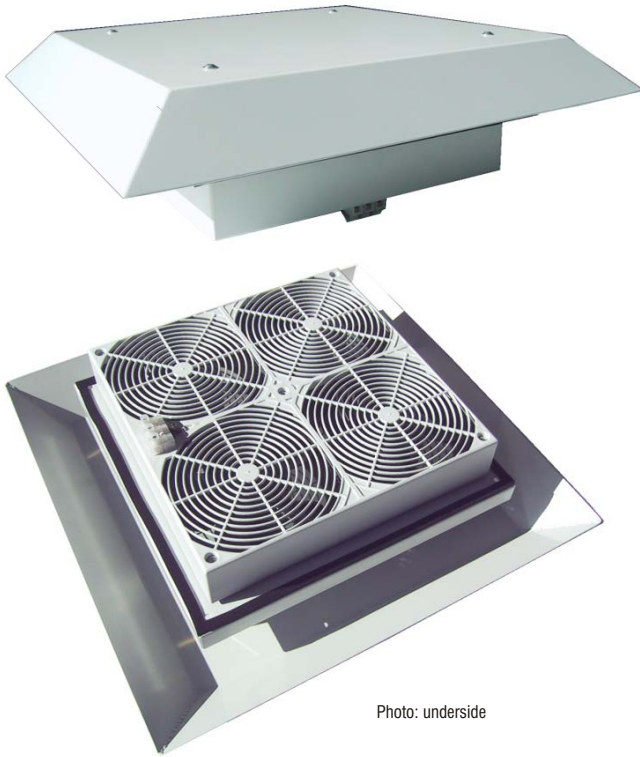

Low Noise Roof Filter Fan RFF 018

Photo: underside

- *Very low noise*
- *Minimal depth in enclosure*
- *Simple to mount*
- *Four fans for added reliability*

Roof filter fans are used in enclosures from which warm air must be diverted due to increased heat development.

The ready-to-connect and low-noise roof filter fan is used to expel warm air from within the enclosure. The roof exit filter provides passive ventilation.

The RFF 018 series utilizes four smaller axial fans instead of one large one, improving reliability and maintaining continuous operations even if one of the fans should fail.

Technical Data RFF 018		
Part No.	AC 230 V / 50 Hz	01850.0-00
Part No.	AC 120 V / 60 Hz	01851.0-00
Filter mat:	G3 (coarse)	
Air volume (free blowing):	206 cfm (with filter mat G3) 294 cfm (without filter mat)	
Current consumption:	400mA	AC 230 V
Power consumption:	700mA	AC 120 V
	60W	AC 230 V
Axial fans:	Ball bearing, operating life min. 50,000h at 77°F (RH 65%)	
	Average noise level at 3 ft.	
DIN EN ISO 9614-2:	45dB (A)	
Depth in enclosure:	1.7" (44 mm)	
Enclosure cut-out:	9.8" x 9.8" (250 x 250 mm +0.4 mm)	
Connection:	3-pole terminal AWG 14 max. (2.5 mm ²)	
Frame:	Plastic UL94V-0 / sheet metal painted, light grey	
Weight:	approx. 9.7 lbs (4.4 kg)	
Protection type:	IP 54 (with filter mat G3) IP 33 (without filter mat)	
Protection class:	I (grounded)	
Approvals:	UL	
Air flow increases by approximately 15% for 120 V / 60 Hz models		
Note: For reasons of pressure compensation, the roof filter fan must always be operated in combination with another filter fan or a passive intake filter.		
ROOF EXHAUST FILTER REF 118 SERIES		
Part No.	11850.0-00	
Filter mat:	G3 (coarse)	
Weight:	4.2 lbs (1.93 kg)	
Depth in enclosure:	none	
Other details as above but without fans and electrical connection		