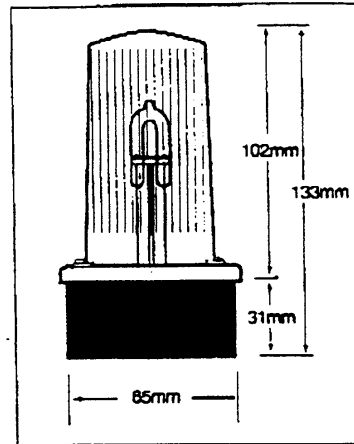

XENON BEACONS

Code No:	Voltage:	Light Source:	Current:
X125-57	12v Dc --	Xenon 2.9 J	310mA
X125-58	24v Dc --	Xenon 2.9 J	170mA
X125-59	24v Ac -	Xenon 2.9 J	170mA
X125-55	115v Ac -	Xenon 2.3 J	30mA
X125-56	230v Ac -	Xenon 2.7 J	21mA

your part w/o X125-56FA

01 04 05
°C -35+66 IP 65 50/60 Hz

Kg 0.17