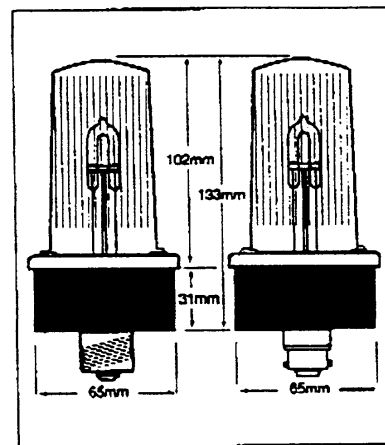

XENON BEACONS

Code No:	Voltage:	Light Source:	Current:
X125ES-51	115v Ac ~	Xenon 2.3 J	30mA
X125ES-52	230v Ac -	Xenon 2.7 J	21mA
X125BC-53	115v Ac -	Xenon 2.3 J	30mA
X125BC-54	230v Ac ~	Xenon 2.7 J	21mA

01 04 05
°C -35+66 IP 65 50/60 Hz

Kg 0.20