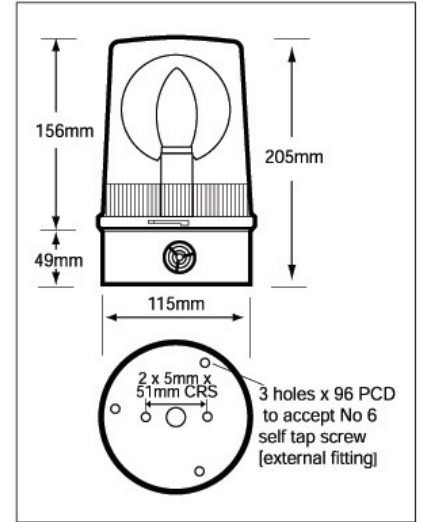

ROTATING AUDIBLE BEACONS

Code No:	Voltage:	Light Source:	Current:
RA201-20	12v Dc ---	H1 x 55w	4.70 A
RA201-21	24v Dc ---	H1 x 70w	3.00 A
RA201-64	48v Dc ---	Ba15d x 25w	0.55 A
RA200-03	24v Ac ~	Ba15d x 48w	2.00 A
RA200-02	48v Ac ~	Ba15d x 25w	0.55 A
RA200-24	115v Ac ~	Ba15d x 60w	0.55 A
RA200-25	230v Ac ~	Ba15d x 60w	0.29 A

- 01
- 02
- 03
- 04
- 05

🌡️ C -10+66
🛡️ IP 65
📡 50 Hz
⚖️ Kg 0.86
⌚ ⋅ r.p.m.160±30DC
⌚ ⋅ r.p.m.120AC
🔊 dB 95

Unit 18, Klaxon Industrial Estate
 Warwick Road, Tyseley,
 Birmingham B11 2HA
 England

Email: sales@ moflash.co.uk
 Web: http://www.moflash.co.uk
 Tel: ++44 (0) 121 707 6681
 Fax: ++44 (0) 121 707 8305