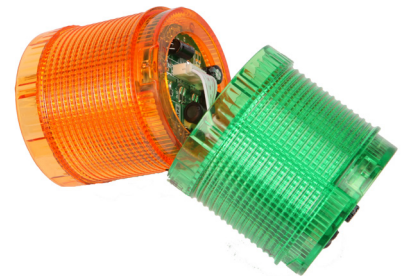

Stacker Lights - LED modules

Available in 50mm and 70mm

Delta Design's unique modular stacker light system allows you to easily mount and replace LED modules. Coming in the standard variety of colours; red, yellow, green, blue and white, the modules clip together without the use of specialist tools or complicated wiring diagrams. All the benefits of LED lighting, long life, anti-shock, durability and low current draw make this stacker light range great value.

50mm range

LED module colour	Operating status	Part number AC85 - 275V	Part number DC24V
Red	Dangerous	DIS5213	DIS5223
Yellow	Abnormal	DIS5215	DIS5225
Green	Normal	DIS5212	DIS5222
Blue	Discontinuity	DIS5211	DIS5221
White	Other	DIS5214	DIS5224

Click and Fit

To lock, just twist clockwise to align  with the ▲ symbol, until it clicks into place.

To unlock, just twist anti-clockwise to align the  with the ▲ symbol

Continuous / Flashing Light

Each light module has a manual switch to change between a continuous or flashing light

Easy Connection

No need to wire the cable from the top light element to the base. Each light module comes with easy click and fit wiring.

Delta Design
Victoria Industrial Park
Victoria Road
Seacroft
LS14 2LA
Tel: +44(0)113 237 5340
Fax: +44(0)113 237 5360