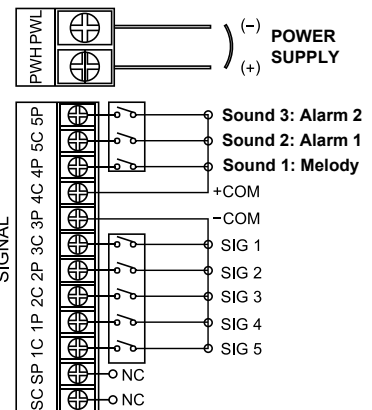

Specifications

Model		MSGGS
Bulb Type		Incandescent
Power Supply		12VDC, 24VDC, 110VAC, 220VAC
Current Draw & Wattage	12VDC	2.08A, 25W
	24VDC	1.04A, 25W
	110VAC	2.08A, 25W
	220VAC	2.08A, 25W
Rotation Rate		150 times/minute

Dimensions

unit: mm

Order Information

MSGGS - 012 - 5 - RYGB C

Lens Colors (top to bottom)	
R	Red
Y	Yellow
G	Green
B	Blue
C	Clear

Number of Stacks	
1	1 Light
2	2 Lights
3	3 Lights
4	4 Lights
5	5 Lights

Power Supply	
012	DC 12V
024	DC 24V
110	AC 110V
220	AC 220V

Wiring Diagram

Terminal Connections

Optional Orders

Replacement Parts

Part	Part Number	Specifications
Bulb	MAB-T15-D-012-25	12V DC, 25 Watt
	MAB-T15-D-024-25	24V DC, 25 Watt
	MAB-T15-D-130-25	110V AC, 25 Watt
	MAB-T15-D-240-25	220V AC, 25 Watt
Lens	LENS-MSGGS-(□)	Lens