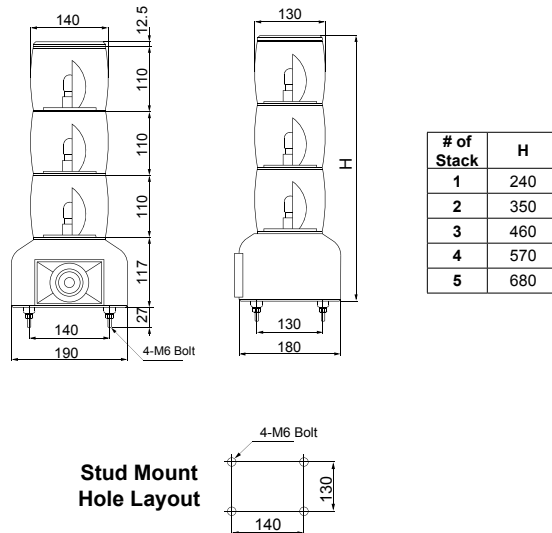

Dimensions

unit: mm

Order Information

MSGGS - 012 - 5 - RYGB C

Lens Colors (top to bottom)	
R	Red
Y	Yellow
G	Green
B	Blue
C	Clear

Number of Stacks	
1	1 Light
2	2 Lights
3	3 Lights
4	4 Lights
5	5 Lights

Power Supply	
012	DC 12V
024	DC 24V
110	AC 110V
220	AC 220V