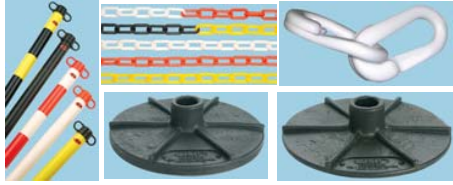

Barriers

Post & Chain Demarcation Barrier

Post for post and chain demarcation barrier. Easily pushes into either standard or heavy duty base. Chain connector cap fitted. Available in 4 colours.

488698

Colour	Order Code	Price Each
White	137-5508	
Red / white	137-5509	
Yellow	137-5510	
Black / yellow	137-5511	

Chain

Chain for post and chain demarcation barrier. Available in 6 colours. Supplied in 25m lengths. Available in 6mm diameter or 8mm diameter.

Diameter (mm)	Colour	Order Code	Price Each
6	Red/White	137-5472	
6	Black/Yellow	137-5498	
6	Blue/White	137-5502	
8	Red/White	137-5473	
8	Black/Yellow	137-5503	

Standard Base

Base for post and chain demarcation barrier. Ideal for internal use.

Order Code	Price Each
137-5475	

Heavy Duty Base

Base for post and chain demarcation barrier. Heavy duty 3kg weight base. Excellent where additional stability is required.

Order Code	Price Each
137-5476	

Connector Links

Ideal for connecting 6 or 8mm chain together. White 6mm/8mm . Pack 10.

488698

Order Code	Price Each
137-5474	