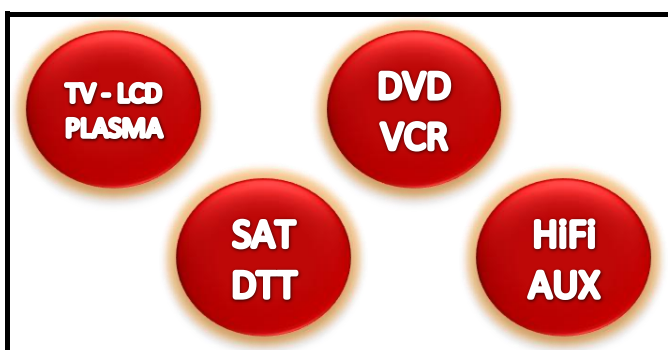

# MADEFORYOU 4:1 ELEGANT

<b>PC PROGRAMMABLE REMOTE CONTROL</b>	
<b>MADEFORYOU 4:1 ELEGANT</b> <span style="float: right;"><b>cod.1771</b></span>	
Controllable devices	2
Kind of devices	TV-LCD-PLASMA-DVD -VCR SAT-DTT-HIFI-PC-PS2-XBOX
Light indicator	Active shift
Programming	through PC
<b>THE CODES ARE INTERNET UPDATABLE</b>	
Controls:	Menu, tele-text, color, brightness, contrast settings and channel tuning
<b>FULL CONTROL OVER THE ORIGINAL FUNCTIONS</b>	
<b>Keeps settings without batteries</b>	
<b>Works with all brands</b>	
Documentation	Booklet/web
Support	Phone/web
Batteries	2X1,5V AAA/LR03
Ean	8028626017716