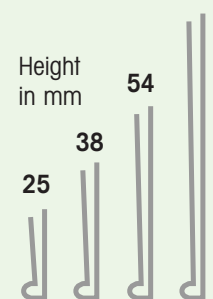

Ticket Holder Profiles 80