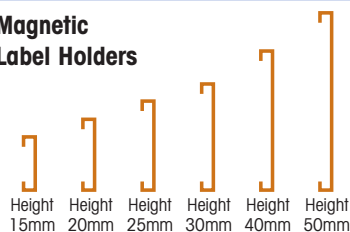

- Instant and highly visible identification
- Easy to update and cut to size
- Standard sizes supplied from stock

Our magnetic and self-adhesive label holders are supplied from stock in pre-cut lengths but special sizes can be supplied on request. Each holder is supplied with white card inserts and a cover strip. Pre-printed inserts can also be supplied for each of the holders incorporating barcodes and location codes. Please contact our sales office for further details.

Ref	Size (H x W)	Pack
ML18	15mm x 80mm	100
ML28X	20mm x 80mm	100
ML28	25mm x 80mm	100
ML38	30mm x 80mm	100
ML48	40mm x 80mm	100
ML58	50mm x 80mm	100
ML150	15mm x 500mm	20
ML250X	20mm x 500mm	20
ML250	25mm x 500mm	20
ML350	30mm x 500mm	20
ML450	40mm x 500mm	20
ML550	50mm x 500mm	20
MLR1	15mm x 50M	1
MLR2X	20mm x 50M	1
MLR2	25mm x 50M	1
MLR3	30mm x 50M	1
MLR4	40mm x 50M	1
MLR5	50mm x 50M	1

Magnetic Label Holders

Self-adhesive Label Holders

Self-adhesive offers a long term option of fixing label holders and more stability in environments where the labels need to be changed frequently.

Ref	Size (H x W)	Pack
AL18	15mm x 80mm	100
AL38	30mm x 80mm	100
AL58	50mm x 80mm	100
AL1/10	15mm x 1M	10
AL3/10	30mm x 1M	10
AL5/10	50mm x 1M	10