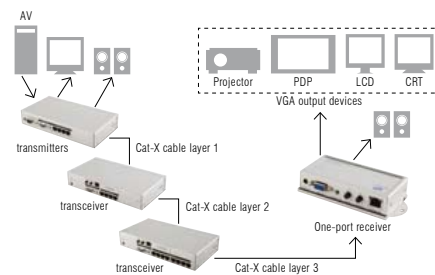

In the basic form, the configuration is a Transmit unit and a Receive unit; however, source signals can also be split to provide simultaneous multiple displays if required.

Whilst VGA is video only, these devices cleverly allow for the transmission of the audio signal as well!

Transceivers:

- AVE-304TR - 4 port transceiver

- AVE-308TR - 8 port transceiver

Receiver:

- AVE-301R - 1 port receiver

Typical Configurations:

Specifications:

Model:	AVE-304TR:	AVE-308TR:	AVE-301R:
Description	4 port AV transceiver	8 port AV transceiver	1 port receiver
AV Inputs	RJ-45 x 1	RJ-45 x 1	RJ-45 x 1
AV Outputs	RJ-45 x 4, VGA x 1, 3.5mm jack x 1	RJ-45 x 8, VGA x 1, 3.5mm jack x 1	VGA x 1, 3.5mm jack x 1
LED	Two colour LEDs	Two colour LEDs	Two colour LEDs
Video quality	Maximum VGA resolution & distance: 2048 x 1536 @ 300m	Maximum VGA resolution & distance: 2048 x 1536 @ 300m	Maximum VGA resolution & distance: 2048 x 1536 @ 300m
Dimensions	44(H) x 240(W) x 130(D) mm	44(H) x 240(W) x 130(D) mm	29(H) x 113(W) x 62(D) mm