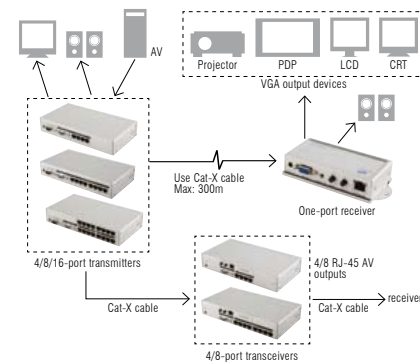

In the basic form, the configuration is a Transmit unit and a Receive unit; however, source signals can also be split to provide simultaneous multiple displays if required.

Whilst VGA is video only, these devices cleverly allow for the transmission of the audio signal as well!

Transceivers:

- AVE-304TR - 4 port transceiver

- AVE-308TR - 8 port transceiver

Receiver:

- AVE-301R - 1 port receiver

Typical Configurations:

Specifications:

Model:	AVE-304TR:	AVE-308TR:	AVE-301R:
Description	4 port AV transceiver	8 port AV transceiver	1 port receiver
AV Inputs	RJ-45 x 1	RJ-45 x 1	RJ-45 x 1
AV Outputs	RJ-45 x 4, VGA x 1, 3.5mm jack x 1	RJ-45 x 8, VGA x 1, 3.5mm jack x 1	VGA x 1, 3.5mm jack x 1
LED	Two colour LEDs	Two colour LEDs	Two colour LEDs
Video quality	Maximum VGA resolution & distance: 2048 x 1536 @ 300m	Maximum VGA resolution & distance: 2048 x 1536 @ 300m	Maximum VGA resolution & distance: 2048 x 1536 @ 300m
Dimensions	44(H) x 240(W) x 130(D) mm	44(H) x 240(W) x 130(D) mm	29(H) x 113(W) x 62(D) mm