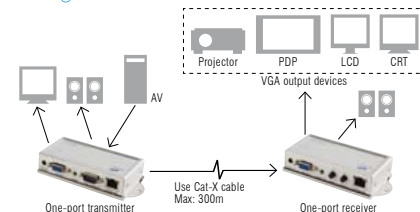

In the basic form, the configuration is a Transmit unit and a Receive unit; however, source signals can also be split to provide simultaneous multiple displays if required.

Whilst VGA is video only, these devices cleverly allow for the transmission of the audio signal as well!

Transceivers:

- AVE-304TR - 4 port transceiver

- AVE-308TR - 8 port transceiver

Receiver:

- AVE-301R - 1 port receiver

Typical Configurations:

Specifications:

Model:	AVE-304TR:	AVE-308TR:	AVE-301R:
Description	4 port AV transceiver	8 port AV transceiver	1 port receiver
AV Inputs	RJ-45 x 1	RJ-45 x 1	RJ-45 x 1
AV Outputs	RJ-45 x 4, VGA x 1, 3.5mm jack x 1	RJ-45 x 8, VGA x 1, 3.5mm jack x 1	VGA x 1, 3.5mm jack x 1
LED	Two colour LEDs	Two colour LEDs	Two colour LEDs
Video quality	Maximum VGA resolution & distance: 2048 x 1536 @ 300m	Maximum VGA resolution & distance: 2048 x 1536 @ 300m	Maximum VGA resolution & distance: 2048 x 1536 @ 300m
Dimensions	44(H) x 240(W) x 130(D) mm	44(H) x 240(W) x 130(D) mm	29(H) x 113(W) x 62(D) mm