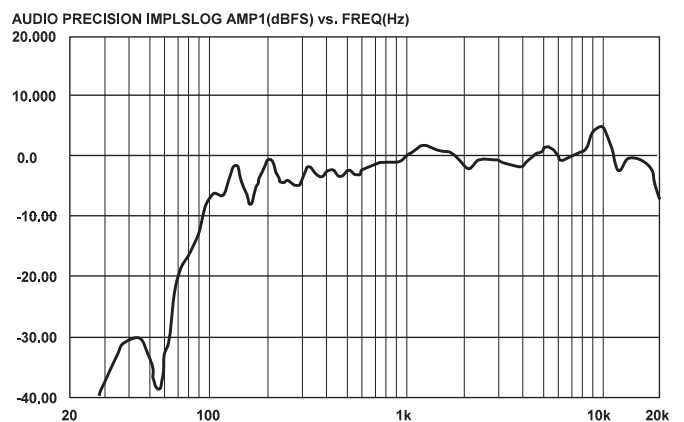

BOGEN

Specifications subject to change without notice.
© 2002 Bogen Communications, Inc.
Part No. 54-7867-02C 0610

Technical Specifications

FG15(B/W)

Power (RMS):	15 watts
Frequency Range:	100 Hz to 20 kHz
SPL (1W, 1M):	86 dB
Inputs:	8-ohm and 70V
Taps:	1, 2, 4, 7.5, 15 watts/switch selected
Connections:	Screw terminals
Dimensions:	4-5/8" W x 7-1/4" H x 5" D
Weight:	4 lb.
Typical Applications:	Background music/paging in offices, waiting rooms, small restaurants

FG20S

Power (RMS):	20 watts
Frequency Range:	80 Hz to 20 kHz
SPL (1W, 1M):	84 dB
Inputs:	8-ohm and 70V
Taps:	5, 10, 15, 20 watts/switch selected
Connections:	Color-coded push terminals, stainless steel contacts
Dimensions:	5-7/8" W x 9" H x 5-5/8" D
Compliance:	Splashproof to IEC529 IPX5 standard
Weight:	6 lb.
Typical Applications:	BGM/FGM/Paging in outdoor waiting areas; restaurant/lounge use

FG30

Power (RMS):	30 watts
Frequency Range:	80 Hz to 20 kHz
SPL (1W, 1M):	86 dB
Inputs:	8-ohm and 70V
Taps:	10, 15, 20, 30 watts/switch selected
Connections:	Color-coded push terminals
Dimensions:	5-7/8" W x 9" H x 5-5/8" D
Weight:	6 lb.
Typical Applications:	BGM/FGM/Paging in restaurants, stores, lounges, conference/multi-media rooms, transportation terminals