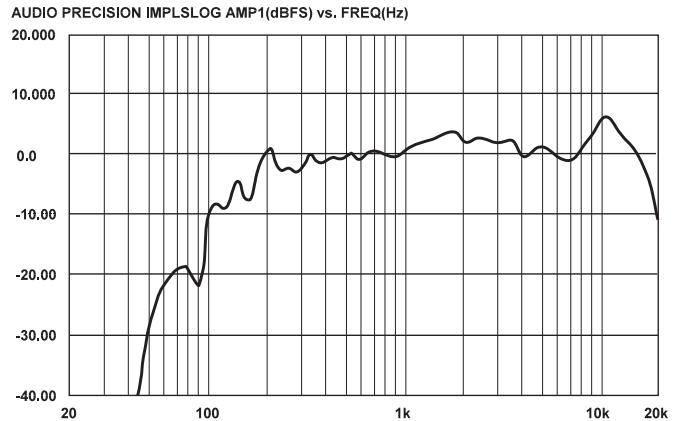

FG30

The FG30 is a black speaker consisting of a 5" paper woofer and a 3/4" mylar tweeter. The FG30 is rated at 30 watts @ 8 ohms or 10, 15, 20 or 30 watts @ 70 volts.

Features

- Three models
- Smooth, wide frequency response for music or voice
- Compact, rugged plastic enclosures
- Individually sweep-tone tested to ensure reliability
- Mounting brackets included
- Splashproof speaker (FG20S only)
- Black swivel mount available for FG20S and FG30 (not included)

BOGEN

Specifications subject to change without notice.
© 2002 Bogen Communications, Inc.
Part No. 54-7867-02C 0610

Technical Specifications

FG15(B/W)

Power (RMS):	15 watts
Frequency Range:	100 Hz to 20 kHz
SPL (1W, 1M):	86 dB
Inputs:	8-ohm and 70V
Taps:	1, 2, 4, 7.5, 15 watts/switch selected
Connections:	Screw terminals
Dimensions:	4-5/8" W x 7-1/4" H x 5" D
Weight:	4 lb.
Typical Applications:	Background music/paging in offices, waiting rooms, small restaurants

FG20S

Power (RMS):	20 watts
Frequency Range:	80 Hz to 20 kHz
SPL (1W, 1M):	84 dB
Inputs:	8-ohm and 70V
Taps:	5, 10, 15, 20 watts/switch selected
Connections:	Color-coded push terminals, stainless steel contacts
Dimensions:	5-7/8" W x 9" H x 5-5/8" D
Compliance:	Splashproof to IEC529 IPX5 standard
Weight:	6 lb.
Typical Applications:	BGM/FGM/Paging in outdoor waiting areas; restaurant/lounge use