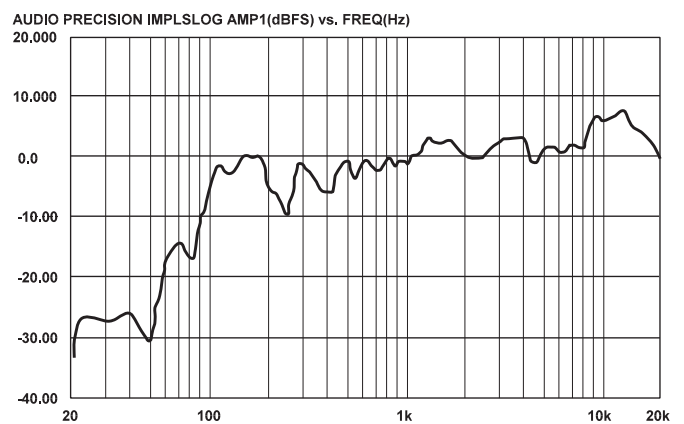

FG30

The FG30 is a black speaker consisting of a 5" paper woofer and a 3/4" mylar tweeter. The FG30 is rated at 30 watts @ 8 ohms or 10, 15, 20 or 30 watts @ 70 volts.

Features

- Three models
- Smooth, wide frequency response for music or voice
- Compact, rugged plastic enclosures
- Individually sweep-tone tested to ensure reliability
- Mounting brackets included
- Splashproof speaker (FG20S only)
- Black swivel mount available for FG20S and FG30 (not included)

BOGEN

Specifications subject to change without notice.
© 2002 Bogen Communications, Inc.
Part No. 54-7867-02C 0610

Technical Specifications

FG15(B/W)

Power (RMS):	15 watts
Frequency Range:	100 Hz to 20 kHz
SPL (1W, 1M):	86 dB
Inputs:	8-ohm and 70V
Taps:	1, 2, 4, 7.5, 15 watts/switch selected
Connections:	Screw terminals
Dimensions:	4-5/8" W x 7-1/4" H x 5" D
Weight:	4 lb.
Typical Applications:	Background music/paging in offices, waiting rooms, small restaurants

FG20S

Power (RMS):	20 watts
Frequency Range:	80 Hz to 20 kHz
SPL (1W, 1M):	84 dB
Inputs:	8-ohm and 70V
Taps:	5, 10, 15, 20 watts/switch selected
Connections:	Color-coded push terminals, stainless steel contacts
Dimensions:	5-7/8" W x 9" H x 5-5/8" D
Compliance:	Splashproof to IEC529 IPX5 standard
Weight:	6 lb.
Typical Applications:	BGM/FGM/Paging in outdoor waiting areas; restaurant/lounge use

FG30

Power (RMS):	30 watts
Frequency Range:	80 Hz to 20 kHz
SPL (1W, 1M):	86 dB
Inputs:	8-ohm and 70V
Taps:	10, 15, 20, 30 watts/switch selected
Connections:	Color-coded push terminals
Dimensions:	5-7/8" W x 9" H x 5-5/8" D
Weight:	6 lb.
Typical Applications:	BGM/FGM/Paging in restaurants, stores, lounges, conference/multi-media rooms, transportation terminals