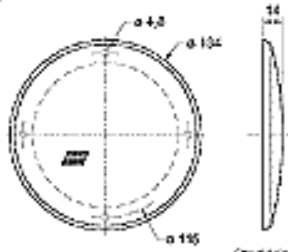

GRILLE 10 R/134

Art. No. 4670

Protective grille made of mat-black metal. Decoration ring made of black ABS plastics.

Suitable for: [FR 10 4 OHM](#); [FR 10 8 OHM](#); [R 10 S 4 OHM](#); [R 10 S 8 OHM](#); [R 10 SC 4 OHM](#); [R 10 SC 8 OHM](#); [FX 10 4 OHM](#)