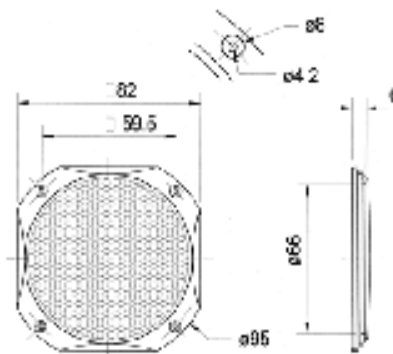

PROTECTIVE GRILLE FR 8

Art. No. 1138

Protective grille made of mat-black metal. Decoration ring made of black plastics.

Suitable for: [FR 8 4 OHM](#); [FR 8 8 OHM](#); [FRS 8 4 OHM](#); [FRS 8 8 OHM](#); [F 8 SC 4 OHM](#); [F 8 SC 8 OHM](#)

Properties:

- Plastic: PC (UL 94: V-2)

sketch

Technical Data:

Similar Products

GRILLE 10 ES	GRILLE 10 PL
GRILLE 10 R/134	GRILLE 10 RS
GRILLE 13 R/162	GRILLE 13 RS
GRILLE 4X6"	GRILLE 9x15 PL
GRILLE CENTER 80	GRILLE EFFECT 130
GRILLE EFFECT 80	GRILLE FR 12 BM
GRILLE FR 87	PROTECTIVE GRILLE FR 12
SG 25	