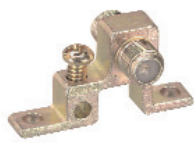

GROUNDING BLOCKS & ACCESSORIES

Fig. 1

Fig. 2

Fig. 3

Fig. 4

Grounding Blocks & Accessories

Retail Part No.	Bulk Part No.	Figure Number	Description
32-3015	32-3015-BU	1	Coax Grounding Block (for 75Ω antenna)
32-3164		2	Deluxe Picture-in-Picture Hookup Kit (gold plated conn.)
32-3275	SD-3016-BU	3	Coax Grounding Block-Dual Gold
32-3215		4	2.4 GHz Satellite Coax Grounding Block Gold

VIDEO SWITCHES

Fig. 4

Fig. 5

Fig. 6

Fig. 7

Fig. 8

Video Switches

Retail Part No.	Bulk Part No.	Figure Number	Description
32-3024	32-3024-BU	4	2-Way 75Ω Coaxial Switch (40dB)
32-3029	32-3029-BU	5	3-Way 75Ω A/B/C Coaxial Switch (40dB) Gold
32-3210	32-3210-BU	6	2-Way High Isolation A/B Coaxial Switch (90dB)
32-3211	32-3211-BU	7	2-Way High Isolation A/B Switch (80dB)
32-3212	32-3212-BU	8	2-Way High Isolation A/B/C Switch (90dB)
32-3724		4	3-Way Video Selector Switch (40dB)