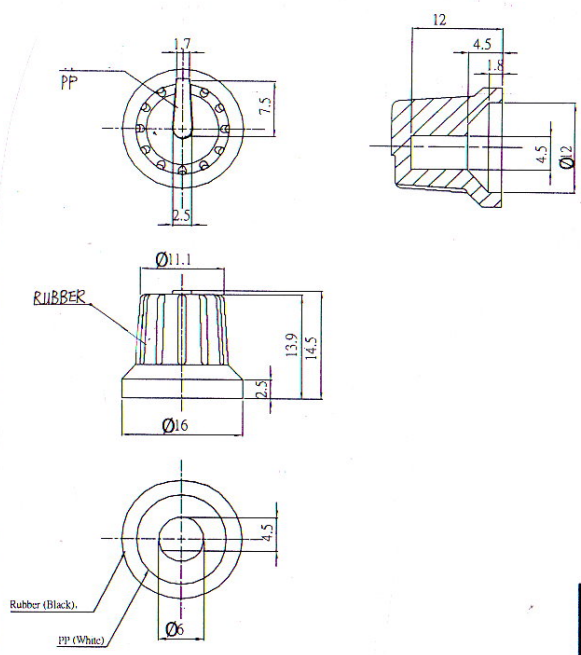

| P/N            | COLOUR  | SHAFT         |
|----------------|---------|---------------|
| CR-BA-1C6-T18  | RED     | T18           |
| CR-BA-2C6-T18  | YELLOW  | T18           |
| CR-BA-3C6-T18  | BLUE    | T18           |
| CR-BA-4C6-T18  | GREEN   | T18           |
| CR-BA-7C6-T18  | WHITE   | T18           |
| CR-BA-1C6-180D | RED     | 6.0mm D SHAFT |
| CR-BA-2C6-180D | YELLOW  | 6.0mm D SHAFT |
| CR-BA-3C6-180D | BLUE    | 6.0mm D SHAFT |
| CR-BA-4C6-180D | GREEN   | 6.0mm D SHAFT |
| CR-BA-7C6-180D | WHITE   | 6.0mm D SHAFT |
| CR-BAB-6-D     | NO LINE | 6.0mm D SHAFT |

嘉信旋鈕股份有限公司  
 CHIA SHIN KNOBS CO., LTD.  
 351, YUNGHO ROAD,  
 CHUNGHO CITY,  
 TAIPEI HSIEN,  
 TEL: (02)2225-1216~7  
 FAX: (02)2222-7312

Material: PLASTIC  
 Tolerance: +/-0.20  
 Unit : mm

|                |              |
|----------------|--------------|
| P/N:           |              |
| CHIA SHIN P/N: | CR-BA SERIES |
| Date:          | 1-Sep-07     |