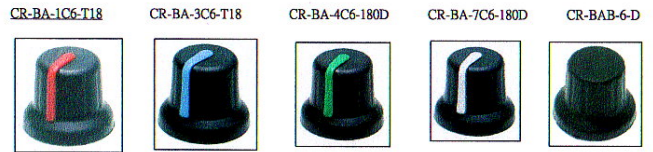

| P/N            | COLOUR  | SHAFT         |
|----------------|---------|---------------|
| CR-BA-1C6-T18  | RED     | T18           |
| CR-BA-2C6-T18  | YELLOW  | T18           |
| CR-BA-3C6-T18  | BLUE    | T18           |
| CR-BA-4C6-T18  | GREEN   | T18           |
| CR-BA-7C6-T18  | WHITE   | T18           |
| CR-BA-1C6-180D | RED     | 6.0mm D SHAFT |
| CR-BA-2C6-180D | YELLOW  | 6.0mm D SHAFT |
| CR-BA-3C6-180D | BLUE    | 6.0mm D SHAFT |
| CR-BA-4C6-180D | GREEN   | 6.0mm D SHAFT |
| CR-BA-7C6-180D | WHITE   | 6.0mm D SHAFT |
| CR-BAB-6-D     | NO LINE | 6.0mm D SHAFT |