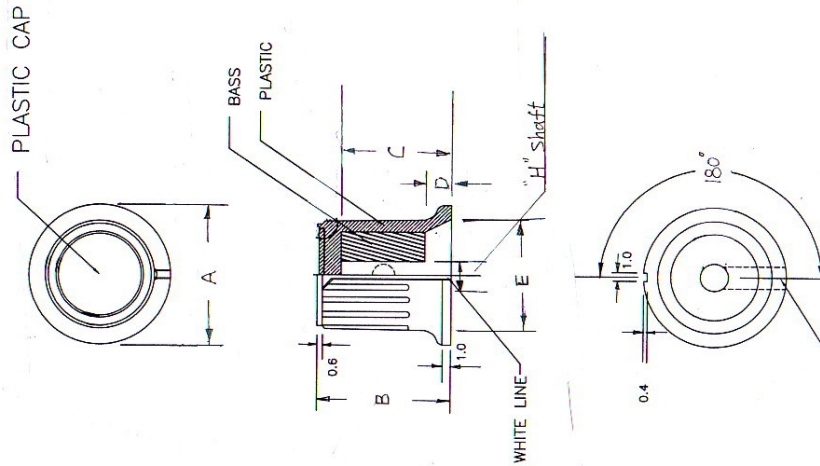

P/N	A	B	C	D	E
CP-LB12-#-H	11.6	10.4	9.4	2.8	7.5
CP-LB16-#-H	16.0	15.0	12.0	3.8	12.0
CP-LB21-#-H	21.0	17.0	14.8	2.4	15.9
CP-LB28-#-H	28.0	15.8	13.0	3.0	21.6

Color: 1:RED 5:GREY 6:BLACK
H Shaft: 1D:3.2 2D:6.4 6D:6.0

CP-LB12-1-1D

CP-LB16-5-2D

CP-LB21-6-6D

CP-LB28-1-2D

嘉信旋鈕股份有限公司
CHIA SHIN KNOBS CO., LTD.
351, YUNGHO ROAD,
CHUNGHO CITY,
TAIPEI HSIEN,
TEL: (02)2225-1216-7
FAX: (02)2222-7312

Material: PLASTIC
Tolerance: +/-0.20
Unit: mm