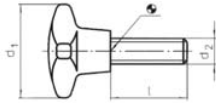

## Palm Grips With Grub Screw

grip dimensions according to no. 7006

Material  
Duroplast PF 31 to DIN 7708, black.  
Grub screw: steel, galvanised.

489344

$d_1$ (mm)	$d_2$ (mm)	l (mm)	Order Code	Price Each
32	6	20	137-9127	
25	5	25	137-9128	
32	6	40	137-9126	
40	8	25	137-9125	
40	8	40	137-9123	
50	10	30	137-9122	
50	10	50	137-9121	
63	12	40	137-9119	