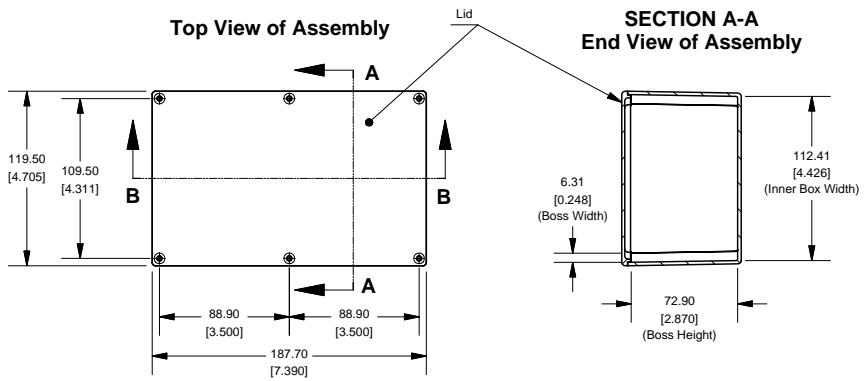

2

1

**Eddystone - Shallow Lid
(26357PSLA)**

PART DESCRIPTION	
Part Number:	26357PSLA
Material:	Diecast Aluminum Alloy
Screw Type:	M3.5 x 6 taptite screws (Includes 6) (Screws accept POZIDRIV No.2 screwdriver)