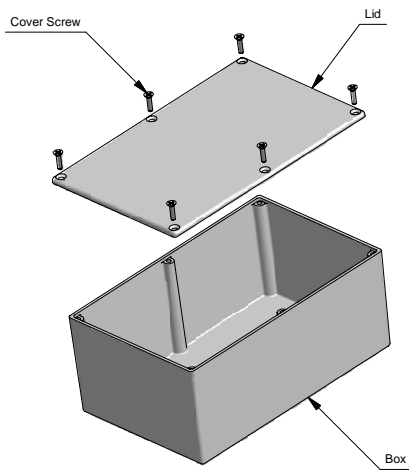

2

1

**Eddystone - Shallow Lid
(26357PSLA)**

PART DESCRIPTION	
Part Number:	26357PSLA
Material:	Diecast Aluminum Alloy
Screw Type:	M3.5 x 6 taptite screws (Includes 6) (Screws accept POZIDRIV No.2 screwdriver)