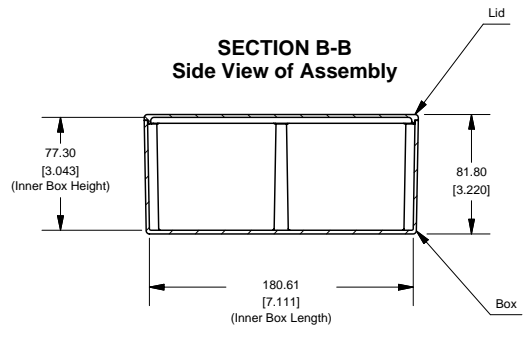

2

1

**Eddystone - Shallow Lid
(26357PSLA)**

PART DESCRIPTION	
Part Number:	26357PSLA
Material:	Diecast Aluminum Alloy
Screw Type:	M3.5 x 6 taptite screws (Includes 6) (Screws accept POZIDRIV No.2 screwdriver)