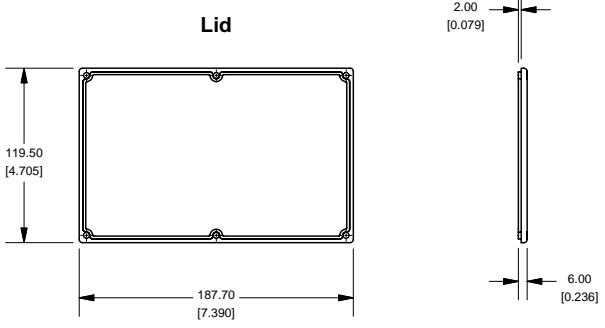

2

1

**Eddystone - Shallow Lid
(26357PSLA)**

PART DESCRIPTION	
Part Number:	26357PSLA
Material:	Diecast Aluminum Alloy
Screw Type:	M3.5 x 6 taptite screws (Includes 6) (Screws accept POZIDRIV No.2 screwdriver)