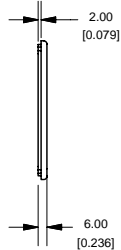

2

1

Top View of Assembly

SECTION A-A
End View of Assembly

SECTION B-B
Side View of Assembly

Lid

Eddystone - Shallow Lid (10758PSLA)

PART DESCRIPTION	
Part Number:	10758PSLA
Material:	Diecast Aluminum Alloy
Screw Type:	M3.5 x 6 tapite screws (Includes 4) (Screws accept POZIDRIV No.2 screwdriver)