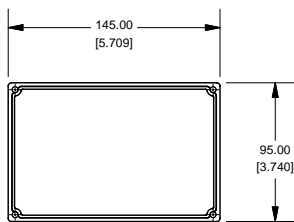

2

1

Top View of Assembly

SECTION A-A
End View of Assembly

SECTION B-B
Side View of Assembly

Lid

Eddystone - Shallow Lid (10758PSLA)

PART DESCRIPTION	
Part Number:	10758PSLA
Material:	Diecast Aluminum Alloy
Screw Type:	M3.5 x 6 tapite screws (Includes 4) (Screws accept POZIDRIV No.2 screwdriver)