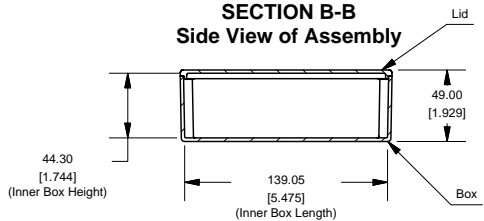

2

1

Top View of Assembly

SECTION A-A
End View of Assembly

SECTION B-B
Side View of Assembly

Lid

Eddystone - Shallow Lid (10758PSLA)

PART DESCRIPTION	
Part Number:	10758PSLA
Material:	Diecast Aluminum Alloy
Screw Type:	M3.5 x 6 tapite screws (Includes 4) (Screws accept POZIDRIV No.2 screwdriver)