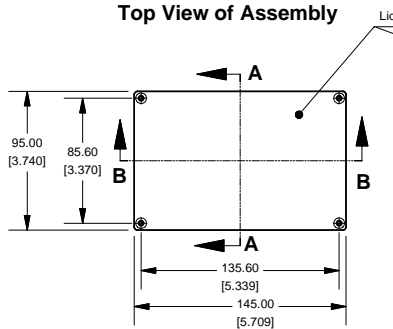

2

1

Top View of Assembly

SECTION A-A
End View of Assembly

SECTION B-B
Side View of Assembly

Lid

Eddystone - Shallow Lid (10758PSLA)

PART DESCRIPTION	
Part Number:	10758PSLA
Material:	Diecast Aluminum Alloy
Screw Type:	M3.5 x 6 tapite screws (Includes 4) (Screws accept POZIDRIV No.2 screwdriver)