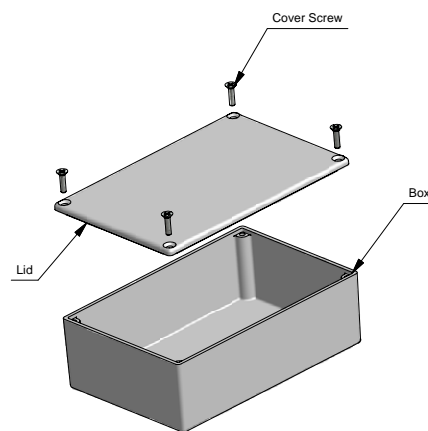

2

1

Top View of Assembly

SECTION A-A
End View of Assembly

SECTION B-B
Side View of Assembly

Lid

Eddystone - Shallow Lid (10758PSLA)

PART DESCRIPTION	
Part Number:	10758PSLA
Material:	Diecast Aluminum Alloy
Screw Type:	M3.5 x 6 tapite screws (Includes 4) (Screws accept POZIDRIV No.2 screwdriver)