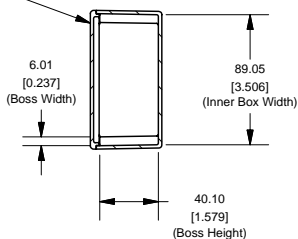

2

1

Top View of Assembly

SECTION A-A
End View of Assembly

SECTION B-B
Side View of Assembly

Lid

Eddystone - Shallow Lid (10758PSLA)

PART DESCRIPTION	
Part Number:	10758PSLA
Material:	Diecast Aluminum Alloy
Screw Type:	M3.5 x 6 tapite screws (Includes 4) (Screws accept POZIDRIV No.2 screwdriver)