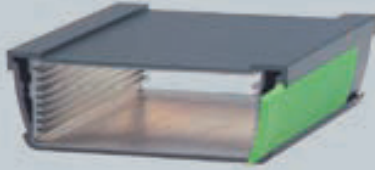

ALUSTYLE ACCESSORIES

Decor strip AS 20-... DS

The decor strip is used to give the enclosure an individual design. It is available in dark grey, green, blue, red and orange, and fits into the side system groove. The material used ensures that it is very easy to hold the profile firmly in mobile use. Other uses for the decor strips include as fill strips for the tower foot and the set-up foot and as decor strips for wall fitting

Wall fitting AS 0030- ... WB

The wall fitting is supplied as standard with the side covers and is designed to ensure that the screw holes can be closed by means of the standard decor strips. It is available for standard lengths 100 mm, 150 mm and 200 mm for profile sizes AS 830, AS 1030 and AS 1230.