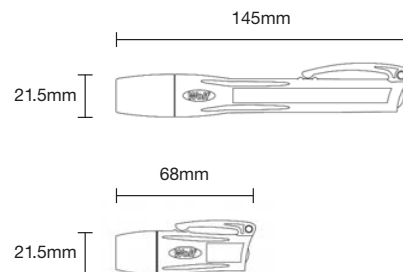

WOLF MINI AND MICRO TORCHES

ATEX Directive Compliant
94/9/EC

- ATEX Directive Compliant
- IECEx Scheme Certified
- T4/T5 temperature class
- Ultra small size
- Lightweight, ergonomic design
- Proven impact resistance
- Single handed switching
- Switch protection shroud
- Integral pen style pocket clip
- IP67 water and dust tight

Mini and Micro torches are supplied with cells, the M-10 Micro is supplied with a neck cord for added convenience.

Wolf Mini and Micro Torch Range Technical Specification

Model	M-10	M-20	M-40	M-60	
Description	LED Micro Torch	Xenon Mini Torch	LED Mini Torch	1 watt LED Mini Torch	
Code	II 1 G Ex ia IIC T5 (Ta=50°C) IP67	II 2 G Ex ib IIC T4 IP67	II 1 G Ex ia IIC T4 (Ta=50°C) IP67		
Apparatus standards	EN60079-0, EN50020 / IEC60070-0, IEC60079-11				
Type of protection	"ia/ib" Intrinsic Safety				
Area of classification (Gases)	Zones 0, 1 & 2	Zones 1 & 2	Zones 0, 1 & 2		
Temp. classification (Gases)	T5		T4		
Ambient temperature	-20°C to + 50°C	-20°C to + 40°C	-20°C to + 50°C		
Certificate	Baseefa06ATEX0084 IECEx BAS 06.0023				
Enclosure	Impact resistant thermoplastic, electrostatic non-hazardous				
Lens	Polycarbonate				
Beam type	Medium Spot	Narrow Spot	Medium Spot		
Light source:	Pt. no.	-	M-201	-	
	Type	1x5mm LED White (Nichia)	Xenon filled filament bulb	3 x 5mm LED White (Nichia)	
	Rating	-	2.3V 0.3A	-	
	Output	18 cd	15 lm	3 x 18 cd	45 lm
	Life	25,000 hrs	30 hrs	25,000 hours	
Power source:	Pt. no.	M-102 (4 pack)	M-202 (2 pack)	M-402 (3 pack)	
	Type	LR44 primary cells to IEC60086	LR03 primary cells to IEC60086	LR1 primary cells to IEC60086	
	Volts	4 x 1.5V	2 x 1.5V	3 x 1.5V	
Light duration	up to 2 hrs	up to 2.3 hrs	up to 10 hrs		
Ingress protection	IP67 to EN60529:1992				
Weight (incl. cells)	25g		60g		