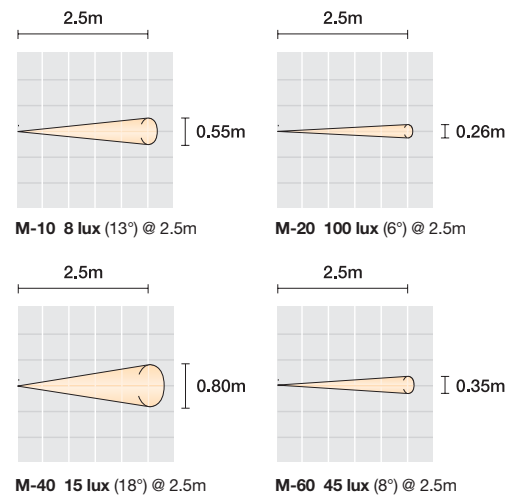

WOLF MINI AND MICRO TORCHES

ATEX Directive Compliant
94/9/EC

- ATEX Directive Compliant
- IECEx Scheme Certified
- T4/T5 temperature class
- Ultra small size
- Lightweight, ergonomic design
- Proven impact resistance
- Single handed switching
- Switch protection shroud
- Integral pen style pocket clip
- IP67 water and dust tight