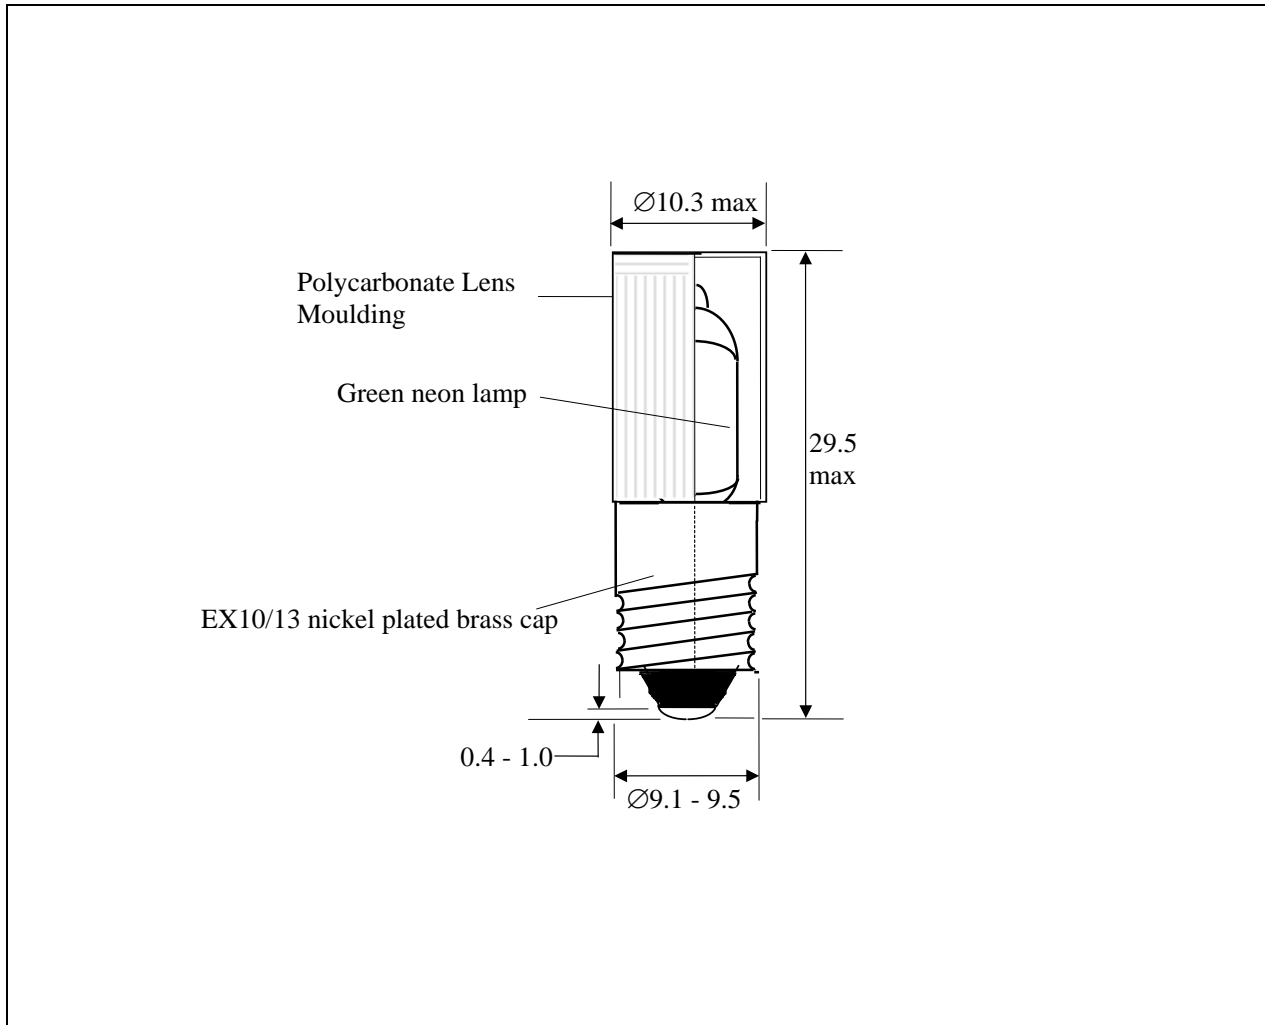

# PRODUCT DATA SHEET

Type	Size	Rating	Description	Part No.
Neon	T10(T-3¼)	230VAC	E10/13 Capped Green Neon Lamp	8GR220