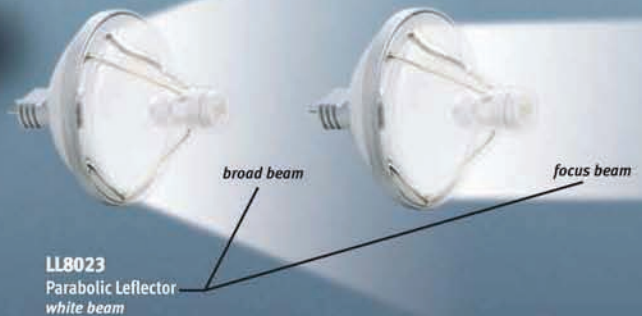

Available in true bright white, warm white, and colored beams—in flood or spotlight configuration. (See other side.) The Leflector is always the right choice for brilliant, beautiful, energy-efficient lighting.

COAST™

LED LENSER®
OPTOELECTRONICS

LEFLECTORS are available in a wide variety of colors and configurations—there's one for every application

- The 12-volt Leflector provides same amount of light as 20-watt halogen
- Coast LED Lenser Reflector System for increased brightness
- 50,000 hours of service
- No filament to break or wear out
- Constant light

PARABOLIC LEFLECTOR

- Parabolic reflector collects and focuses light
- Adjusts to flood OR spot beam; just turn knob at center
- Clear white light

LL8023
Parabolic Leflector
white beam

FLOOD LEFLECTOR

- Wide beam illuminates larger area

LL8014
Spot Leflector
white beam

LL8015
Spot Leflector
warm white beam

SPOT LEFLECTOR

Colored LEDs provide true colored light—not just filtered through a colored bulb

- Spotlight beam highlights interior or exterior feature