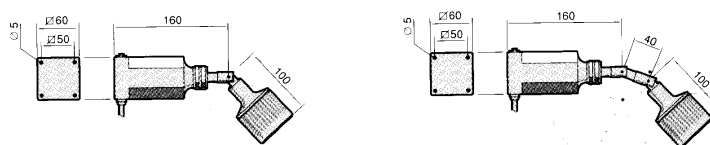

# ■ HALOGEN SPOT HS 20W

## ■ HS 20W – FLEX

- Arm length 250, 500 or 700 mm
- 230V/12V – transformer base
- 12 or 24V – sub base
- With jointed lamp head or without jointed lamp head
- With dimmer or without dimmer
- Safety class IP20 or IP65
- Quick connector with 350–1500 mm curly cable to the head is optional

## ■ HS 20W – SPOT

- Single or double-jointed lamp head
- 230V/12V – transformer base
- 12 or 24V – sub base

## ■ HS 20W – AAS

- Two-section 1000 mm or three-section 1250 mm rigid arm
- 12 or 24V