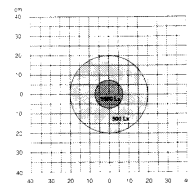

## ■ HS 20W – FLEX

- Arm length 250, 500 or 700 mm
- 230V/12V – transformer base
- 12 or 24V – sub base
- With jointed lamp head or without jointed lamp head
- With dimmer or without dimmer
- Safety class IP20 or IP65
- Quick connector with 350–1500 mm curly cable to the head is optional

## ■ HS 20W – AAS

- Two-section 1000 mm or three-section 1250 mm rigid arm
- 12 or 24V