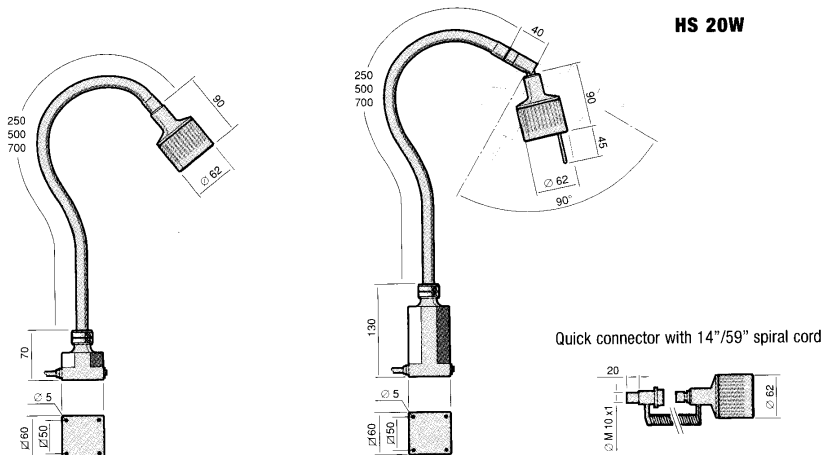

# ■ HALOGEN SPOT HS 20W

## ■ HS 20W – FLEX

- Arm length 250, 500 or 700 mm
- 230V/12V – transformer base
- 12 or 24V – sub base
- With jointed lamp head or without jointed lamp head
- With dimmer or without dimmer
- Safety class IP20 or IP65
- Quick connector with 350–1500 mm curly cable to the head is optional

## ■ HS 20W – SPOT

- Single or double-jointed lamp head
- 230V/12V – transformer base
- 12 or 24V – sub base

## ■ HS 20W – AAS

- Two-section 1000 mm or three-section 1250 mm rigid arm
- 12 or 24V