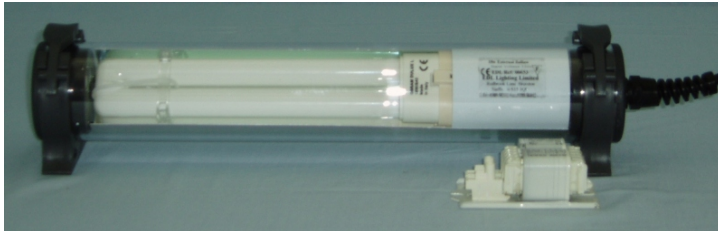

### ***Tube Light Luminaire***

The waterproof tube light is tested to Ip67 and comes complete with brackets and a 2.75 metre trailing lead. Made from impact resistant polycarbonate tube this unit has many applications

Version: TUB-60-IP67-18W-CFL-110-EXT

Order Code 00653

|                         |   |
|-------------------------|---|
| Primary voltage:        | 110v  |
| Lamp type:              | Compact Fluorescent                             |
| Wattage:                | 18 watt   |
| Lamp base type          |   |
| Switch fitted Yes/No:   | No  |
| Switch location:        | Not applicable                                  |
| IP Rating               | IP67  |
| Base Type:              | Not applicable                                  |
| Fixing:                 | Bracket can be horizontal or vertically mounted |
| No of arms:             | 0   |
| Length of arms          | Not Applicable                                  |
| Tube Material:          | Impact resistant polycarbonate tube             |
| Tube Diameter:          | 60mm diameter                                   |
| Shield fitted:          | No  |
| End Cap Material        | Moulded PVC                                     |
| Brackets:               | Yes   |
| Bracket Material:       | Moulded PVC                                     |
| Trailing cable:         | Yes 2.75m 3 core                                |
| Plug fitted             | No  |
| Manufacturing Standard: | BS EN 60598 etc                                 |
| RHOS compliant          | Yes   |
| WEE Compliant           | Yes   |
| Finish & Colour:        | Clear tube black end caps and brackets          |