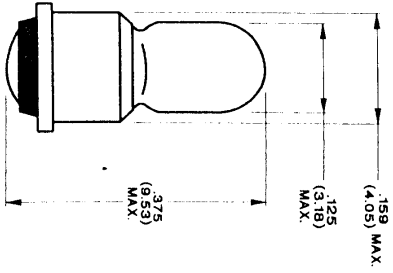

1080 Johnson Drive  
 Buffalo Grove, IL 60089  
 708-459-3400  
 Fax 708-459-2708

**CHICAGO MINIATURE**  
 WHERE INNOVATION COMES TO LIGHT

**T-1 Sub-Midget Flange Base**

*continued*

Part Number	Design Voltage	Amps	MSCP	Life Hours	Filament Type	Comments
CM7234	5.00	.030	.030	16,000	C-2F	
CM7235	5.00	.080	.150	3,000	C-2R	
CM7236	5.00	.115	.200	5,000	C-2R	
CM7237	5.00	.120	.200	5,000	C-2R	
CM7238	5.00	.115	.100	10,000	C-2R	
CM7239	5.00	.125	.250	5,000	C-2R	
CM7250	5.00	.045	.040	10,000	C-2R	
CM8022	5.00	.020	.030	10,000	C-2R	
CM8605	5.00	.017	.005	10,000	C-2R	
CM7240	10.00	.027	.100	10,000	C-2F	
CM32	12.00	.060	.130	10,000	C-2F	
CM22	14.00	.040	.130	16,000	C-2V	
CM8112	14.00	.065	.150	10,000	C-2F	
CM7241	18.00	.026	.150	10,000	C-2F	
CM6839	28.00	.024	.130	4,000	CC-2F	

**T-1 Bi-Pin Base (.050")**

Part Number	Design Voltage	Amps	MSCP	Life Hours	Filament Type	Comments
CM7252	1.25	.012	.004	1,000	C-6	

**Incandescent  
 Products**