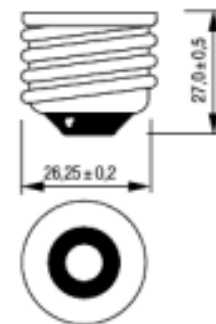

**Product Image**

**Line Drawing**

**Product Attributes**

Item description	Hi-Spot 80 50W/SP10°
Ordering Code	0021161
EAN code	5410288211619
Packing Quantity	15
Wattage (W)	50
Voltage (V)	240
Cap	E27
Max. Over. Length (mm)	108
Diameter (mm)	81
Colour Temp (K)	2900
Beam angle(°)	10
Peak intensity (CD)	4000
Average life (hours)	2500

**Lamp Cap**

**E27/ES**

**UV Stop**

**Illuminance Diagram**

**Hi-Spot 80 / 50W**