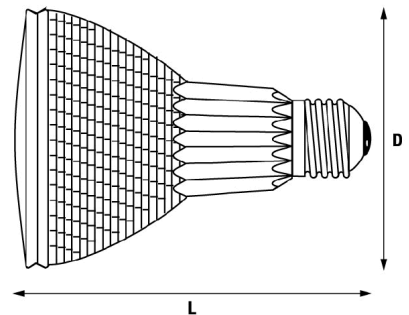

**Applications**

- For use in mains voltage ES/E27 cap downlights, spotlights and luminaires
- For precision or decorative lighting in retail, commercial and domestic applications
- Suitable for outdoor use when protected from direct contact with water

**Features**

- Halogen light without the need for a transformer
- Unique, patented, computer designed spiral faceted aluminised reflector
- Wattages 50W and 75W
- Beam angles 10° and 25°
- Excellent colour rendering
- Can be dimmed using standard dimmer switches
- The use of UV-Stop materials dramatically reduces UV emissions
- Average rated life: up to 3000 hours

**Product Image**

**Line Drawing**

**Product Attributes**

Item description	Hi-Spot 80 50W/SP10°
Ordering Code	0021161
EAN code	5410288211619
Packing Quantity	15
Wattage (W)	50
Voltage (V)	240
Cap	E27
Max. Over. Length (mm)	108
Diameter (mm)	81
Colour Temp (K)	2900
Beam angle(°)	10
Peak intensity (CD)	4000
Average life (hours)	2500