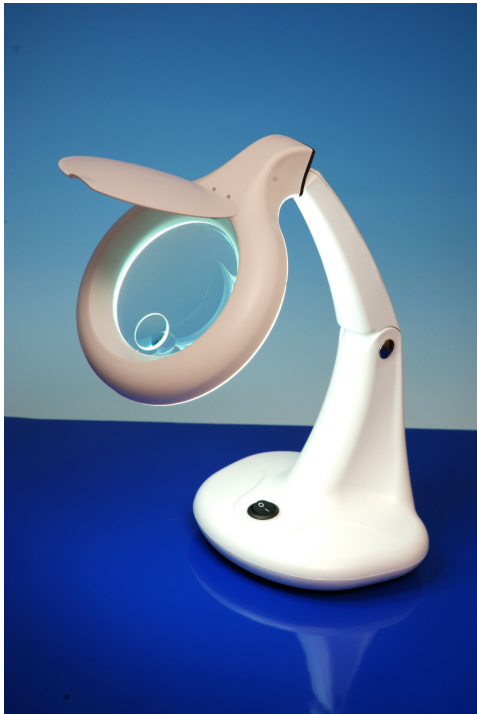

Fluorescent Daylight - Compact Table Magnifier Lamp

LC8096 and LC8093/EU

A self standing 12W daylight lamp with round glass lens and versatile swivel head, ideal for intricate work.

Features:

- 12W circular energy saving tube (LC8093/T)
- Shadow free light with no heat emission
- Ergonomic design with table base and lens cap
- Quality 100mm (4") lens, 3 dioptre (1.75x mag.)
- Built-in close up lens 12 dioptre (4x mag.)
- Upright Height 15" (37.5cm) suitable for mobile use
- Cable length 1.5m

Tube Specification:

- Circular energy saving daylight tube, 12W
- Supply voltage: 230V
- Power rating: 12W
- Typical colour temperature: 6400K
- Average bulb life: 8000h