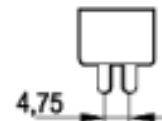

Product Image

Product Attributes

| | |
|------------------------|---------------|
| Item description | F13W/135 |
| Ordering Code | 0000030 |
| EAN code | 5410288000305 |
| Packing Quantity | 25 |
| Wattage (W) | 13 |
| Voltage (V) | 95 |
| Cap | G5 |
| Max. Over. Length (mm) | 517 |
| Diameter (mm) | 16 |
| Light output (lm) | 880 |
| Bulb finish | White |
| 5 | 5 |
| CRI | 3 |

Line Drawing

Lamp Cap

G5

Spectral Diagram