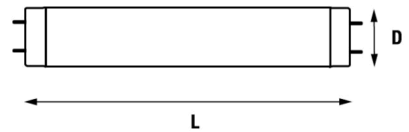

Product Image

Line Drawing

Lamp Cap

G5

Product Attributes

Item description	FHO 24W/840
Ordering Code	0002773
EAN code	5410288027739
Packing Quantity	25
Wattage (W)	24
Voltage (V)	75
Cap	G5
Max. Over. Length (mm)	563.2
Diameter (mm)	16
Light output (lm)	2000
Bulb finish	Coolwhite Deluxe
CRI	1B