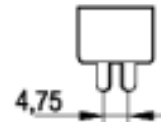

Product Image

Line Drawing

Lamp Cap

G5

Product Attributes

Item description	FHO 24W/840
Ordering Code	0002773
EAN code	5410288027739
Packing Quantity	25
Wattage (W)	24
Voltage (V)	75
Cap	G5
Max. Over. Length (mm)	563.2
Diameter (mm)	16
Light output (lm)	2000
Bulb finish	Coolwhite Deluxe
CRI	1B

Spectral Diagram