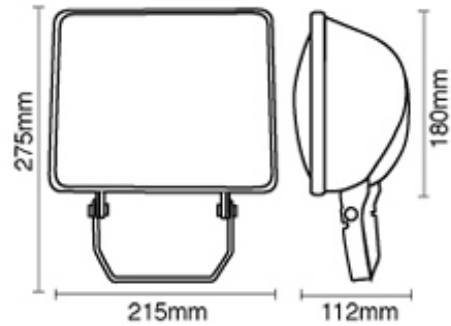

## Low Energy Floodlight with Photocell SL226WPC

### Specification

- Adjustable fixing bracket
- Integrated photocell
- Pre-wired with 1 metre outdoor flex
- Body: ABS Diffuser: ABS
- Lamp: 2 x 26W G24q-3 Double Turn D 4pin supplied
- Rating: IP44
- Finish: Black