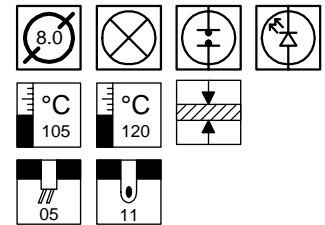

- ★ 8 Lens styles available,
- ★ Stripped wire or Solder Tag.
- ★ 3 Colour Lenses - Red, Green & Amber, in Opaque and Transparent
- ★ Neon, Filament or LED - dependant on operation voltage required
- ★ Body manufactured in Polycarbonate
- ★ Standard wire supplied - PVC
- ★ Can be supplied with custom wire lengths and wire specifications

Range	Lens Type	Body Length	Termination	Voltage	Transparent / Opaque Lens	Colour
503	1	1	05	- LED	T	RED
	2	2	11	- 640	O	GRN
	3			1440		AMB
	4			24		
	5			25		
	6			28		
	7			125		
	8			240		

Example - 5031105-640-T/RED

Termination Options	
01	2 x 2.8mm Tag
05	Stripped Wire
11	Solder Tag
13	Pin
T 105 C.. PVC Wire Std.	
T 120 C.. Si Wire optional	
Custom Options available	

Boss Enclosures, James Carter Road, Mildenhall, Suffolk, IP28 7DE, England