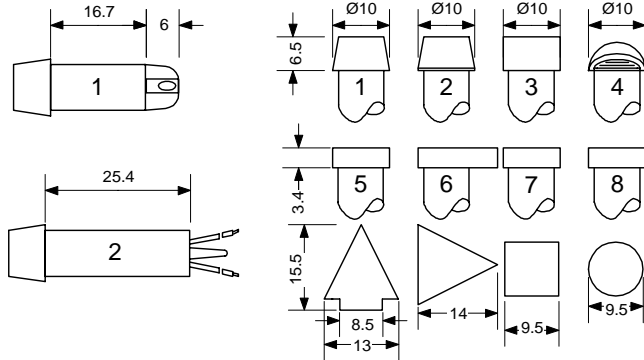

- ★ 8 Lens styles available,
- ★ Stripped wire or Solder Tag.
- ★ 3 Colour Lenses - Red, Green & Amber, in Opaque and Transparent
- ★ Neon, Filament or LED - dependant on operation voltage required
- ★ Body manufactured in Polycarbonate
- ★ Standard wire supplied - PVC
- ★ Can be supplied with custom wire lengths and wire specifications

Range	Lens Type	Body Length	Termination	Voltage	Transparent / Opaque Lens	Colour
503	1	1	05	- LED	T	RED
	2	2	11	- 640	O	GRN
	3			1440		AMB
	4			24		
	5			25		
	6			28		
	7			125		
	8			240		

Example - 5031105-640-T/RED

Termination Options	
01	2 x 2.8mm Tag
05	Stripped Wire
11	Solder Tag
13	Pin
T 105 C.. PVC Wire Std.	
T 120 C.. Si Wire optional	
Custom Options available	

Boss Enclosures, James Carter Road, Mildenhall, Suffolk, IP28 7DE, England