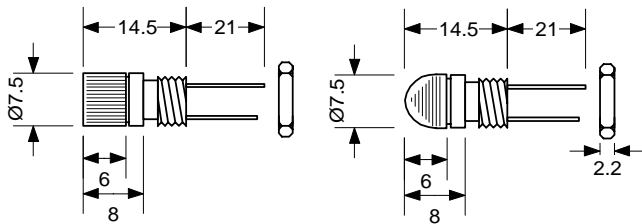

- ★ 2 x 6.5mmØ Polycarbonate lens styles available both with 65° viewing angle
- ★ LED Pin Termination
- ★ 3 Colours - Red, Green & Yellow
- ★ Nickel plated brass body

Range	Lens Type	Termination	Voltage	Transparent / Opaque Lens	Colour
509	1	13	-	LED	T / RED
	2		-		O / GRN
			-		/ AMB
<b>Example - 509113-LED-T/RED</b>					

Voltage Options	
LED	LED
640	6V 40mA Filament Lamp
1440	14V 40mA Filament Lamp
24	24V Filament Lamp
28	28V Filament Lamp
125	125V Neon
240	240V Neon
380	380V Neon
Opaque Lens not recommended with Neon Lamp	

Termination Options	
01	2 x 2.8mm Tag
05	Stripped Wire
11	Solder Tag
13	Pin
T 105 C.. PVC Wire Std.	
T 120 C.. Si Wire optional	
Custom Options available	

**Boss Enclosures**, James Carter Road, Mildenhall, Suffolk, IP28 7DE, England  
 Tel: 01638 716101 Fax 01638 716554  
 E-Mail: [sales@boss-enclosures.co.uk](mailto:sales@boss-enclosures.co.uk) Web: [www.boss-enclosures.co.uk](http://www.boss-enclosures.co.uk)  
 © Boss Enclosures 2004