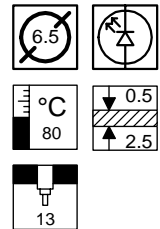

- ★ 2 x 6.5mmØ Polycarbonate lens styles available both with 65° viewing angle
- ★ LED Pin Termination
- ★ 3 Colours - Red, Green & Yellow
- ★ Nickel plated brass body

Range	Lens Type	Termination	Voltage	Transparent / Opaque Lens	Colour
509	1	13	-	LED	T / RED
	2		-		O / GRN
			-		/ AMB
<b>Example - 509113-LED-T/RED</b>					