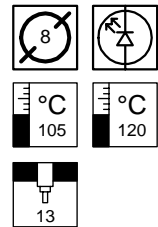

- ★ 2 Lens styles available
- ★ 3 Colour Lenses - Red, Green & Amber, in Opaque and Transparent
- ★ Available only in LED option
- ★ Body manufactured in Polycarbonate

Range	Lens Type	Termination	Voltage	Transparent / Opaque Lens	Colour
514	1	13	-	LED	T / RED
	2			-	/ GRN
				-	AMB
Example - 514113-LED-T/RED					

Termination Options	
01	2 x 2.8mm Tag
03	6.3mm Tag
05	Stripped Wire
11	Solder Tag
13	Pin
T 105 C.. PVC Wire Std.	
T 120 C.. Si Wire optional	
Custom Options available	

Boss Enclosures, James Carter Road, Mildenhall, Suffolk, IP28 7DE, England
 Tel: 01638 716101 Fax 01638 716554
 E-Mail: sales@boss-enclosures.co.uk Web: www.boss-enclosures.co.uk
 © Boss Enclosures 2004