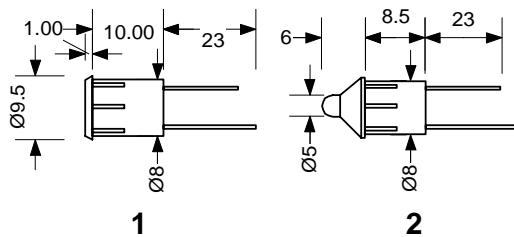

- ★ 2 Lens styles available
- ★ 3 Colour Lenses - Red, Green & Amber, in Opaque and Transparent
- ★ Available only in LED option
- ★ Body manufactured in Polycarbonate

Range	Lens Type	Termination	Voltage	Transparent / Opaque Lens	Colour
514	1	13	-	LED	T / RED
	2			-	/ GRN
				-	AMB
Example - 514113-LED-T/RED					

Termination Options	
01	2 x 2.8mm Tag
03	6.3mm Tag
05	Stripped Wire
11	Solder Tag
13	Pin
T 105 C.. PVC Wire Std.	
T 120 C.. Si Wire optional	
Custom Options available	

Boss Enclosures, James Carter Road, Mildenhall, Suffolk, IP28 7DE, England
 Tel: 01638 716101 Fax 01638 716554
 E-Mail: sales@boss-enclosures.co.uk Web: www.boss-enclosures.co.uk
 © Boss Enclosures 2004