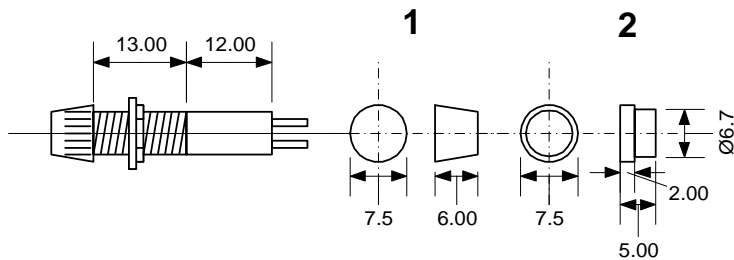

- ★ 2 Lens styles available
- ★ Stripped wire termination.
- ★ 3 Colour Lenses - Red, Green & Amber, in Opaque and Transparent
- ★ Neon, Filament or LED - dependant on operation voltage required
- ★ Body manufactured in Polycarbonate
- ★ Standard wire supplied - PVC
- ★ Can be supplied with custom wire lengths and wire specifications

Range	Lens Type	Termination	Voltage	Transparent / Opaque Lens	Colour
515	1	05	- LED	- T	/ RED
	2		- 640	- O	/ GRN
			- 1440	-	/ AMB
			24	-	
			25	-	
			28	-	
			125	-	
			240	-	

Example - 515105-640-T/RED