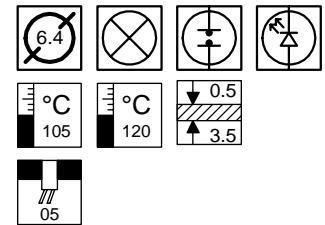

- ★ 2 Lens styles available
- ★ Stripped wire termination.
- ★ 3 Colour Lenses - Red, Green & Amber, in Opaque and Transparent
- ★ Neon, Filament or LED - dependant on operation voltage required
- ★ Body manufactured in Polycarbonate
- ★ Standard wire supplied - PVC
- ★ Can be supplied with custom wire lengths and wire specifications

Range	Lens Type	Termination	Voltage	Transparent / Opaque Lens	Colour
515	1	05	- LED	- T	/ RED
	2		- 640	- O	/ GRN
			- 1440	-	/ AMB
			24	-	
			25	-	
			28	-	
			125	-	
			240	-	

Example - 515105-640-T/RED